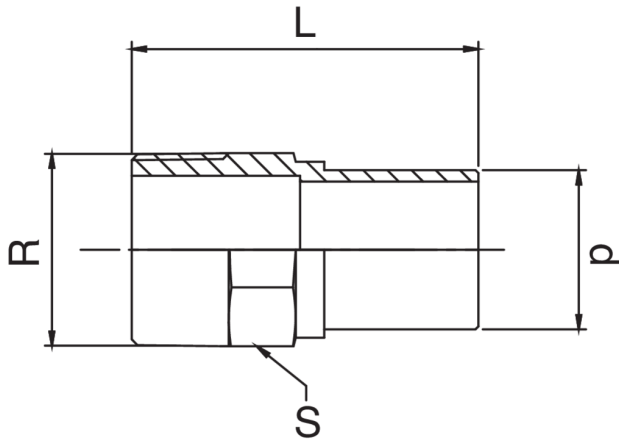

Manchon M/filetage mâle en bronze.

Spécifications techniques

D X R	BAG	MASTER BOX	CODE	L	S
12 x 1/2"	10	200	RS8244A12012000	46	21
15 x 1/2"	10	200	RS8244A12015000	49	21
18 x 1/2"	10	150	RS8244A12018000	50	21
18 x 3/4"	10	100	RS8244A34018000	53	27
22 x 1/2"	10	100	RS8244A12022000	51	25
22 x 3/4"	10	100	RS8244A34022000	54	27
28 x 1"	5	50	RS8244B01028000	57	34
35 x 1 1/4	5	40	RS8244B14035000	64	42
42 x 1 1/2	5	25	RS8244B12042000	74	48
54 x 2"	1	10	RS8244C02054000	81	60