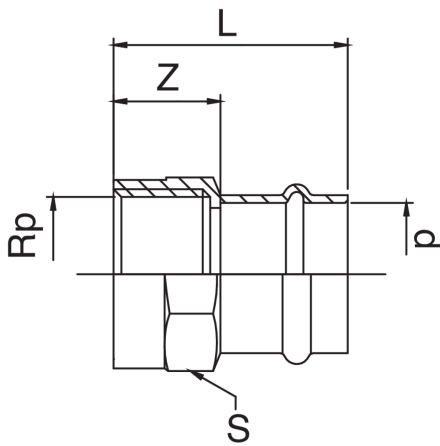

Manchon F/filetage femelle en bronze.

## Spécifications techniques

D X RP	BAG	MASTER BOX	CODE	L	S	Z
12 x 3/8"	10	250	RS8270A38012000	35	25	5
12 x 1/2"	10	200	RS8270A12012000	36	25	3
15 x 3/8"	10	200	RS8270A38015000	36	25	2
15 x 1/2"	10	200	RS8270A12015000	40	25	3
15 x 3/4"	10	150	RS8270A34015000	41	32	2
18 x 1/2"	10	150	RS8270A12018000	41	27	3
18 x 3/4"	10	100	RS8270A34018000	44	31	4
22 x 1/2"	10	100	RS8270A12022000	41	32	2
22 x 3/4"	10	100	RS8270A34022000	46	32	5
22 x 1"	5	80	RS8270B01022000	47	38	4
28 x 1/2"	10	100	RS8270A12028000	41	32	2
28 x 3/4"	5	60	RS8270A34028000	48	38	8
28 x 1"	5	50	RS8270B01028000	48	38	4
28 x 1 1/4"	5	30	RS8270B14028000	50	46	3
35 x 3/4"	5	50	RS8270A34035000	50	42	7
35 x 1"	5	40	RS8270B01035000	47	46	2
35 x 1 1/4"	5	40	RS8270B14035000	52	48	4
42 x 1 1/4"	5	25	RS8270B14042000	64	56	6
42 x 1 1/2"	5	25	RS8270B12042000	65	56	7
54 x 2"	1	15	RS8270C02054000	80	68	16

The big-size, item RB8270, is available.