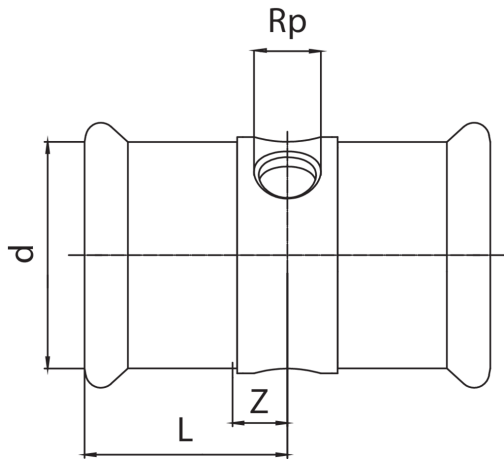

Spécifications techniques

D X RP	BAG	MASTER BOX	CODE	L	Z
76,1" x 1/2"	1	4	RB8135076A12076	65	14
88,9" x 3/4"	1	1	RB8135089A34089	80	18
108" x 3/4"	1	1	RB8135108A34108	85	18

Applications