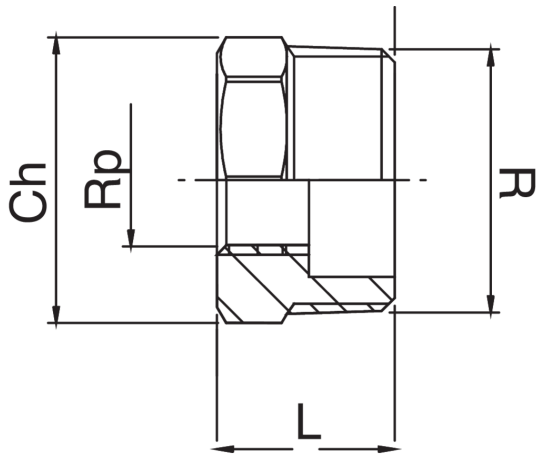

RB3241

Reducción rosca macho/hembra.

Especificaciones técnicas

R X RP	BAG	MASTER BOX	CÓDIGO	CH	L
3/8" x 1/4"	10	200	RB3241A38A14000	17	16
1/2" x 1/4"	10	400	RB3241A12A14000	21	18
1/2" x 3/8"	10	400	RB3241A12A38000	21	18
3/4" x 3/8"	10	200	RB3241A34A38000	27	21
3/4" x 1/2"	10	200	RB3241A34A12000	27	21
1" x 3/8"	10	100	RB3241B01A38000	34	25
1" x 1/2"	10	150	RB3241B01A12000	34	25
1" x 3/4"	10	150	RB3241B01A34000	34	25
1"1/4 x 3/4"	5	70	RB3241B14A34000	42	28
1"1/4 x 1"	5	60	RB3241B14B01000	42	28
1"1/2 x 3/4"	5	50	RB3241B12A34000	48	30
1"1/2 x 1"	5	50	RB3241B12B01000	48	30
1"1/2 x 1"1/4	5	70	RB3241B12B14000	48	30
2" x 1"1/4	5	30	RB3241C02B14000	60	37
2" x 1"1/2	5	20	RB3241C02B12000	60	37
2"1/2 x 2"	1	100	RB3241C12C02000	76	41