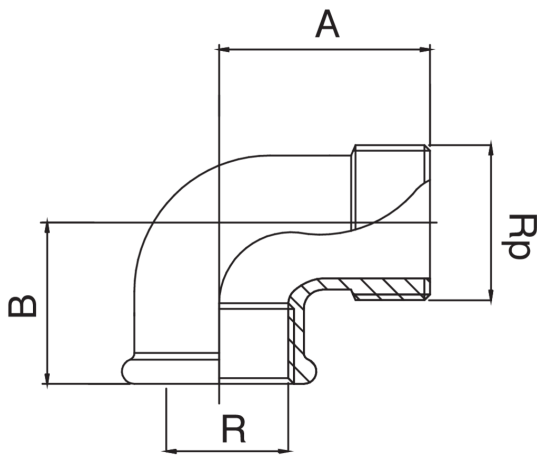

RB3092

Codo 90° rosca hembra/macho.

Especificaciones técnicas

R X RP	BAG	MASTER BOX	CÓDIGO	A	B
1/4" x 1/4"	10	200	RB3092A14A14000	28	20
3/8" x 3/8"	10	100	RB3092A38A38000	31	20
1/2" x 1/2"	10	100	RB3092A12A12000	31	23
3/4" x 3/4"	5	70	RB3092A34A34000	40	30
1" x 1"	5	40	RB3092B01B01000	47	36
1"1/4 x 1"1/4	5	25	RB3092B14B14000	51	45
1"1/2 x 1"1/2	5	20	RB3092B12B12000	46	49
2" x 2"	1	10	RB3092C02C02000	50	55