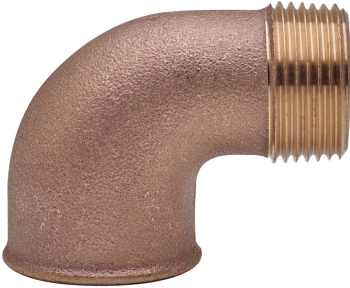

RB3092

Codo 90° rosca hembra/macho.

Especificaciones técnicas

R X RP	BAG	MASTER BOX	CÓDIGO	A	B
1/4" x 1/4"	10	200	RB3092A14A14000	28	20
3/8" x 3/8"	10	100	RB3092A38A38000	31	20
1/2" x 1/2"	10	100	RB3092A12A12000	31	23
3/4" x 3/4"	5	70	RB3092A34A34000	40	30
1" x 1"	5	40	RB3092B01B01000	47	36
1"1/4 x 1"1/4	5	25	RB3092B14B14000	51	45
1"1/2 x 1"1/2	5	20	RB3092B12B12000	46	49
2" x 2"	1	10	RB3092C02C02000	50	55