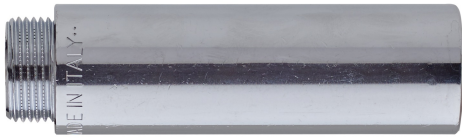

KR5530

Alargador rosca hembra/macho.

Especificaciones técnicas

L X R X Rp	BAG	MASTER BOX	CÓDIGO
10 x 3/8" x 3/8"	10	300	KR5530A38010000
10 x 1/2" x 1/2"	10	250	KR5530A12010000
10 x 3/4" x 3/4"	10	150	KR5530A34010000
10 x 1" x 1"	10	150	KR5530B01010000
15 x 3/8" x 3/8"	10	300	KR5530A38015000
15 x 1/2" x 1/2"	10	250	KR5530A12015000
15 x 3/4" x 3/4"	10	100	KR5530A34015000
20 x 3/8" x 3/8"	10	200	KR5530A38020000
20 x 1/2" x 1/2"	10	150	KR5530A12020000
20 x 3/4" x 3/4"	10	100	KR5530A34020000
25 x 3/8" x 3/8"	10	200	KR5530A38025000
25 x 1/2" x 1/2"	10	150	KR5530A12025000
30 x 3/8" x 3/8"	10	200	KR5530A38030000
30 x 1/2" x 1/2"	10	100	KR5530A12030000
30 x 3/4" x 3/4"	10	100	KR5530A34030000
30 x 1" x 1"	5	50	KR5530B01030000
40 x 3/8" x 3/8"	10	100	KR5530A38040000
40 x 1/2" x 1/2"	10	100	KR5530A12040000
40 x 3/4" x 3/4"	5	80	KR5530A34040000
50 x 3/8" x 3/8"	5	100	KR5530A38050000
50 x 1/2" x 1/2"	5	80	KR5530A12050000
50 x 3/4" x 3/4"	5	60	KR5530A34050000
60 x 1/2" x 1/2"	5	50	KR5530A12060000
70 x 1/2" x 1/2"	5	70	KR5530A12070000
80 x 1/2" x 1/2"	5	60	KR5530A12080000
80 x 3/4" x 3/4"	5	50	KR5530A34080000
100 x 1/2" x 1/2"	5	50	KR5530A12100000
100 x 3/4" x 3/4"	5	30	KR5530A34100000