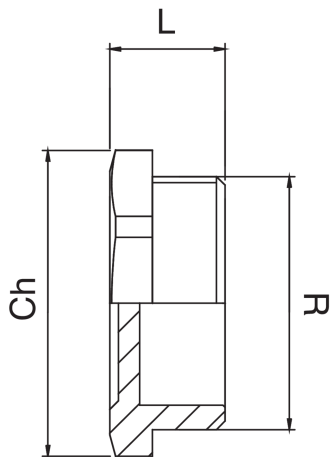

OT5505

Tapón rosca macho.

Especificaciones técnicas

R	BAG	MASTER BOX	CÓDIGO	L	CH
1/4"	10	300	OT5505A14000000	14	22
3/8"	10	500	OT5505A38000000	14	19
1/2"	10	300	OT5505A12000000	14	24
3/4"	10	250	OT5505A34000000	16	30
1"	10	150	OT5505B01000000	17	37
1 1/4"	10	100	OT5505B14000000	19,5	46
1 1/2"	5	70	OT5505B12000000	22	52
2"	5	30	OT5505C02000000	27	65
2 1/2"	5	20	OT5505C12000000	35	76
3"	1	15	OT5505D03000000	55	85