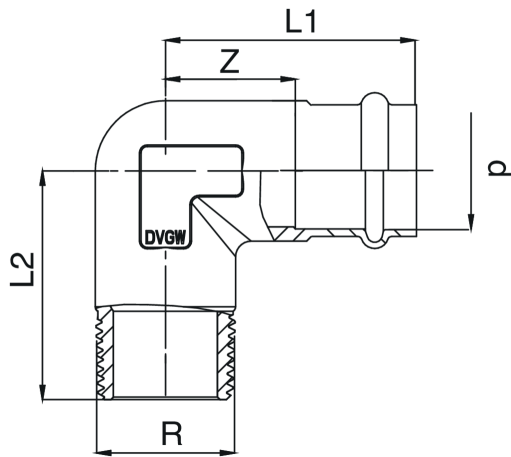

Codo mixto 90° H/rosca macho de bronce.

Especificaciones técnicas

D X R	BAG	MASTER BOX	CÓDIGO	L1	L2	Z
12 x 1/2"	10	150	PG8092A12012000	43	34	25
15 x 3/8"	10	100	PG8092A38015000	42	32	20
15 x 1/2"	10	100	PG8092A12015000	44	34	22
18 x 1/2"	10	80	PG8092A12018000	47	49	24
18 x 3/4"	5	70	PG8092A34018000	49	50	26
22 x 3/4"	10	50	PG8092A34022000	55	39	31
28 x 1"	5	30	PG8092B01028000	59	73	34
35 x 1"1/4	1	15	PG8092B14035000	70	86	44
42 x 1"1/2	1	10	PG8092B12042000	87	95	51
54 x 2"	1	7	PG8092C02054000	110	118	66