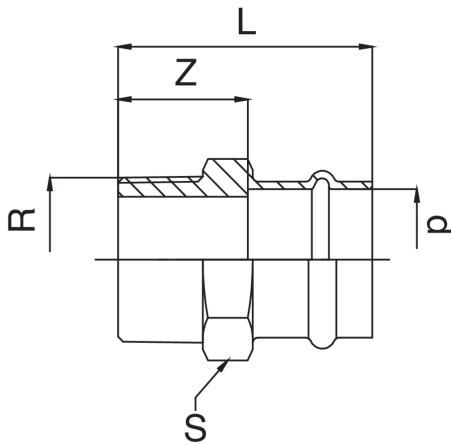

Manguito mixto H/rosca macho de bronce.

Especificaciones técnicas

D X R	BAG	MASTER BOX	CÓDIGO	L	S	Z
12 x 3/8"	10	250	RS8243A38012000	40	21	22
12 x 1/2"	10	200	RS8243A12012000	43	21	25
15 x 3/8"	10	200	RS8243A38015000	44	25	22
15 x 1/2"	10	150	RS8243A12015000	46	25	24
15 x 3/4"	10	100	RS8243A34015000	48	28	26
18 x 1/2"	10	150	RS8243A12018000	48	27	25
18 x 3/4"	10	100	RS8243A34018000	49	28	26
22 x 1/2"	10	100	RS8243A12022000	49	32	25
22 x 3/4"	10	100	RS8243A34022000	51	32	27
22 x 1"	5	70	RS8243B01022000	52	34	28
28 x 3/4"	5	70	RS8243A34028000	52	38	27
28 x 1"	5	50	RS8243B01028000	54	38	29
28 x 1 1/4"	5	50	RS8243B14028000	58	42	33
35 x 1"	5	30	RS8243B01035000	58	46	32
35 x 1 1/4"	5	40	RS8243B14035000	60	46	34
35 x 1 1/2"	5	25	RS8243B12035000	60	48	34
42 x 1 1/4"	5	20	RS8243B14042000	75	56	39
42 x 1 1/2"	5	25	RS8243B12042000	75	56	39
54 x 1 1/2"	1	15	RS8243B12054000	81	68	41
54 x 2"	1	10	RS8243C02054000	86	68	46

The big-size, item RB8243, is available.

Aplicaciones

DRINKING WATER

HEATING

HVAC

GAS

COMPRESSED AIR

FIREFIGHTING