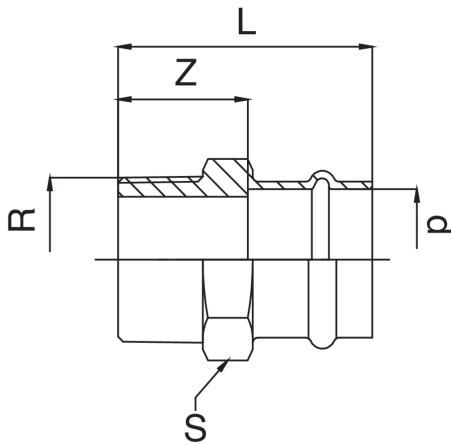

Manguito mixto H/rosca macho de bronce.

Especificaciones técnicas

D X R	BAG	MASTER BOX	CÓDIGO	L	S	Z
12 x 3/8"	10	250	RS8243A38012000	40	21	22
12 x 1/2"	10	200	RS8243A12012000	43	21	25
15 x 3/8"	10	200	RS8243A38015000	44	25	22
15 x 1/2"	10	150	RS8243A12015000	46	25	24
15 x 3/4"	10	100	RS8243A34015000	48	28	26
18 x 1/2"	10	150	RS8243A12018000	48	27	25
18 x 3/4"	10	100	RS8243A34018000	49	28	26
22 x 1/2"	10	100	RS8243A12022000	49	32	25
22 x 3/4"	10	100	RS8243A34022000	51	32	27
22 x 1"	5	70	RS8243B01022000	52	34	28
28 x 3/4"	5	70	RS8243A34028000	52	38	27
28 x 1"	5	50	RS8243B01028000	54	38	29
28 x 1 1/4"	5	50	RS8243B14028000	58	42	33
35 x 1"	5	30	RS8243B01035000	58	46	32
35 x 1 1/4"	5	40	RS8243B14035000	60	46	34
35 x 1 1/2"	5	25	RS8243B12035000	60	48	34
42 x 1 1/4"	5	20	RS8243B14042000	75	56	39
42 x 1 1/2"	5	25	RS8243B12042000	75	56	39
54 x 1 1/2"	1	15	RS8243B12054000	81	68	41
54 x 2"	1	10	RS8243C02054000	86	68	46