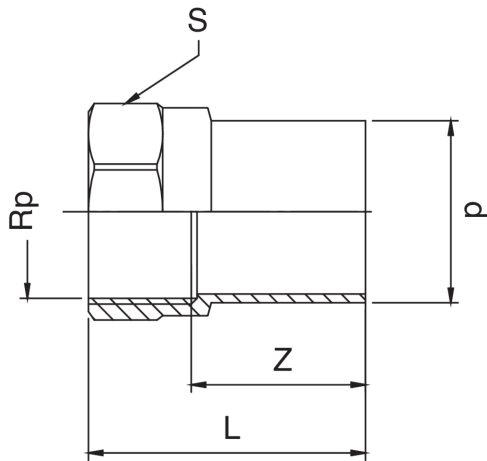

Manguito mixto M/rosca hembra de bronce.

## Especificaciones técnicas

D X RP	BAG	MASTER BOX	CÓDIGO	L	S	Z
12 x 3/8"	10	200	RS8272A38012000	37	21	25
12 x 1/2"	10	200	RS8272A12012000	41	25	26
15 x 3/8"	10	200	RS8272A38015000	41	21	29
15 x 1/2"	10	200	RS8272A12015000	45	25	30
18 x 1/2"	10	150	RS8272A12018000	46	25	31
18 x 3/4"	10	100	RS8272A34018000	48	31	31
22 x 1/2"	10	100	RS8272A12022000	47	25	32
22 x 3/4"	10	80	RS8272A34022000	49	31	32
28 x 1"	5	40	RS8272B01028000	54	38	34
35 x 1"1/4	5	20	RS8272B14035000	57	48	35
42 x 1"1/2	5	20	RS8272B12042000	68	55	46
54 x 2"	1	10	RS8272C02054000	76	68	50