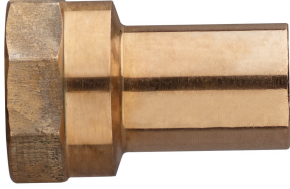

Manguito mixto M/rosca hembra de bronce.

## Especificaciones técnicas

D X RP	BAG	MASTER BOX	CÓDIGO	L	S	Z
12 x 3/8"	10	200	RS8272A38012000	37	21	25
12 x 1/2"	10	200	RS8272A12012000	41	25	26
15 x 3/8"	10	200	RS8272A38015000	41	21	29
15 x 1/2"	10	200	RS8272A12015000	45	25	30
18 x 1/2"	10	150	RS8272A12018000	46	25	31
18 x 3/4"	10	100	RS8272A34018000	48	31	31
22 x 1/2"	10	100	RS8272A12022000	47	25	32
22 x 3/4"	10	80	RS8272A34022000	49	31	32
28 x 1"	5	40	RS8272B01028000	54	38	34
35 x 1"1/4	5	20	RS8272B14035000	57	48	35
42 x 1"1/2	5	20	RS8272B12042000	68	55	46
54 x 2"	1	10	RS8272C02054000	76	68	50