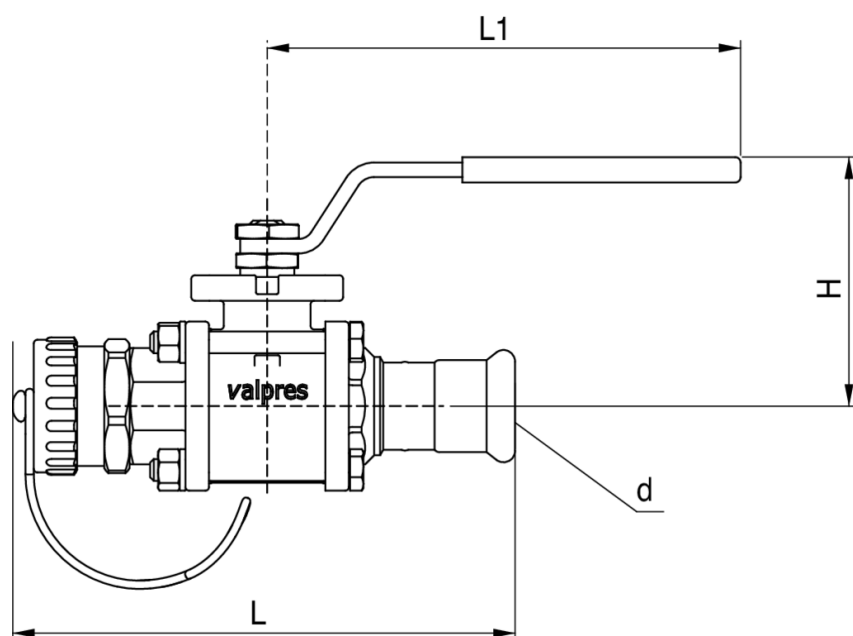

Hose connection ball valve.

## Technical specifications

D	BAG	MASTER BOX	CODE	L1	L	H
22	2	8	5N920022	131	139	68,5