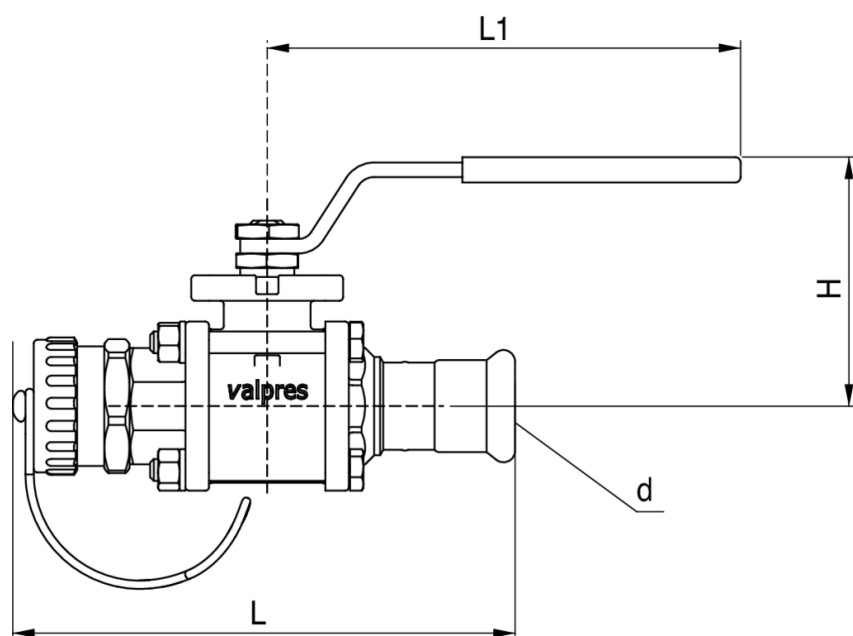

Hose connection ball valve.

Technical specifications

D	BAG	MASTER BOX	CODE	L1	L	H
22	2	8	5N920022	131	139	68,5

Applications

MARINE