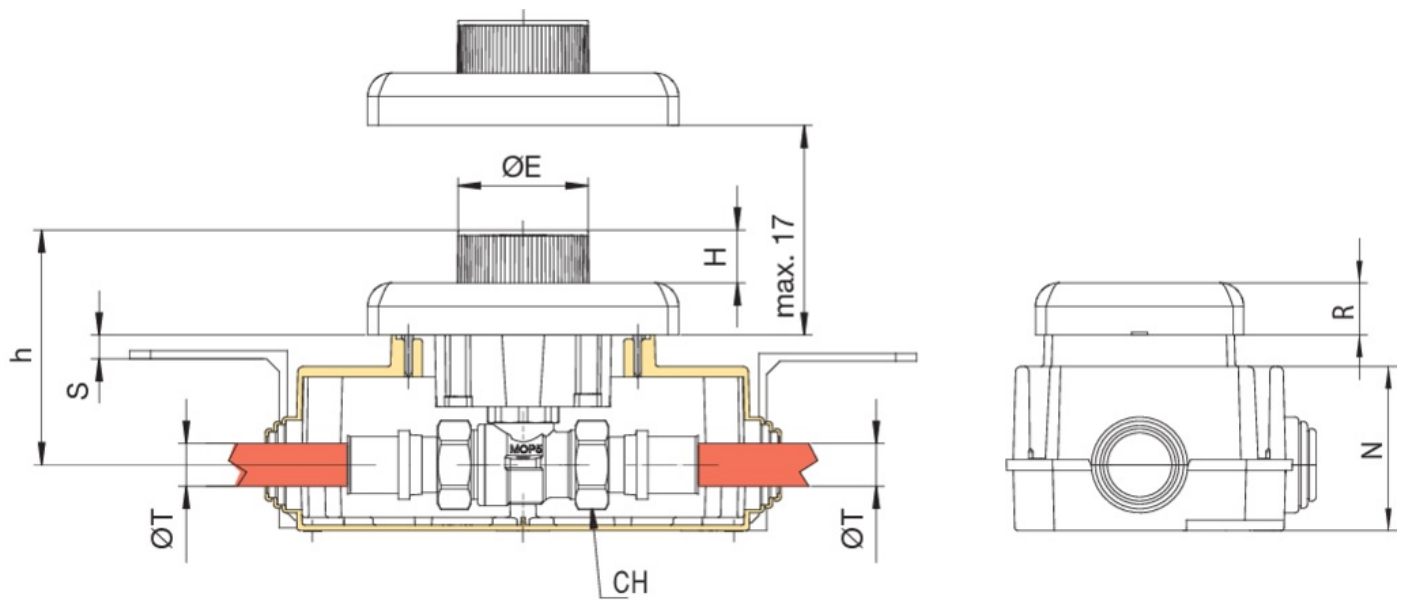

9371

PATENTED

Built-in full bore ball valve for gas, TURBO PRESS GAS straight connections and inspection box acc. to UNI 7129, UNI 11528 specifications, with "push and turn" control knob.

## Technical specifications

POSITION	PART NAME	MATERIAL	N.° PIECES
1	BODY	BRASS CW617N UNI EN 12165	1
2	END CONNECTION	BRASS CW614N UNI EN 12164	1
3	BALL	BRASS CW617N UNI EN 12165	1
4	STEM	BRASS CW614N UNI EN 12164	1
5	BUSH	STAINLESS STEEL AISI 304	2
6	STEM RETAINING NUT	PP	2
7	STEM RETAINING NUT	BRASS CW614N UNI EN 12164	1
8	STEM RETAINING NUT	ABS	1
9	STEM RETAINING NUT	BRASS CW614N UNI EN 12164	1
10	FLAT SEAT	PE	2
11	FITTING	BRASS CW617N PTL	2
12	SUPPORT	POM	3
13	PLATE	ABS	1
14	OPERATING MECHANISM	POM	1
15	EXTENSION	BRASS CW614N UNI EN 12164	1
16	BALL SEAT	PTFE	2
17	CAP	ABS	1
18	O-RING	NBR	2
19	O-RING	HNBR	4
20	O-RING	HNBR	2
21	NUT	BRASS CW617N UNI EN 12165	2
22	SCREW	STEEL	5
23	SCREW	STEEL	2
24	SCREW	BRASS CW614N UNI EN 20898	1
25	INSPECTION BOX	HIPS	1
26	INSPECTION BOX	HIPS	1
27	COVER	HIPS	1