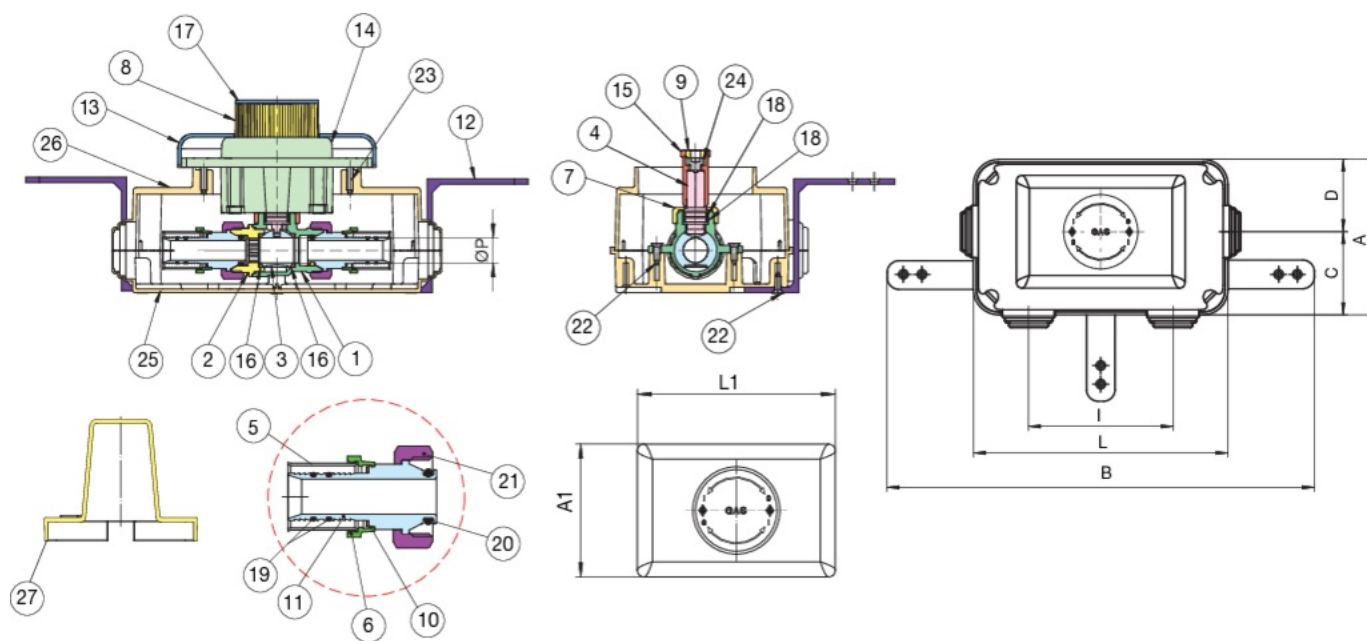

9371

PATENTED

Built-in full bore ball valve for gas, TURBO PRESS GAS straight connections and inspection box acc. to UNI 7129, UNI 11528 specifications, with "push and turn" control knob.

## Technical specifications

POSITION	PART NAME	MATERIAL	N.° PIECES
1	BODY	BRASS CW617N UNI EN 12165	1
2	END CONNECTION	BRASS CW614N UNI EN 12164	1
3	BALL	BRASS CW617N UNI EN 12165	1
4	STEM	BRASS CW614N UNI EN 12164	1
5	BUSH	STAINLESS STEEL AISI 304	2
6	STEM RETAINING NUT	PP	2
7	STEM RETAINING NUT	BRASS CW614N UNI EN 12164	1
8	STEM RETAINING NUT	ABS	1
9	STEM RETAINING NUT	BRASS CW614N UNI EN 12164	1
10	FLAT SEAT	PE	2
11	FITTING	BRASS CW617N PTL	2
12	SUPPORT	POM	3
13	PLATE	ABS	1
14	OPERATING MECHANISM	POM	1
15	EXTENSION	BRASS CW614N UNI EN 12164	1
16	BALL SEAT	PTFE	2
17	CAP	ABS	1
18	O-RING	NBR	2
19	O-RING	HNBR	4
20	O-RING	HNBR	2
21	NUT	BRASS CW617N UNI EN 12165	2
22	SCREW	STEEL	5
23	SCREW	STEEL	2
24	SCREW	BRASS CW614N UNI EN 20898	1
25	INSPECTION BOX	HIPS	1
26	INSPECTION BOX	HIPS	1
27	COVER	HIPS	1