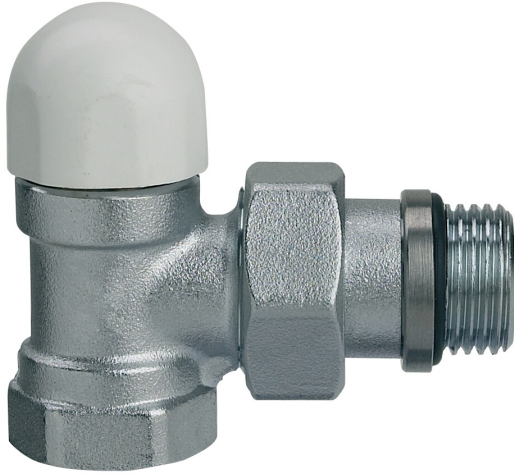

## 599305

Angle lockshield iron pipe connections.

### Technical specifications

TRATTAMENTO - TREATMENT	A X B	BOX	MASTER BOX	CODE	C	D	L	L1	M
-	A x B	15	90	59930503	30	50	45	80	27
-	A x B	15	90	59930504	28	54	45	82	27
-	A x B	10	60	59930505	28	57	45	85	27