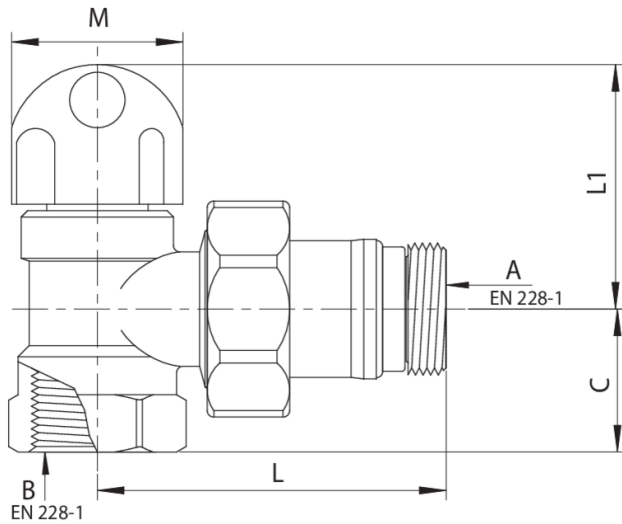

## 599305

Angle lockshield iron pipe connections.

### Technical specifications

TRATTAMENTO - TREATMENT	A X B	BOX	MASTER BOX	CODE	C	D	L	L1	M
-	A x B	15	90	59930503	30	50	45	80	27
-	A x B	15	90	59930504	28	54	45	82	27
-	A x B	10	60	59930505	28	57	45	85	27