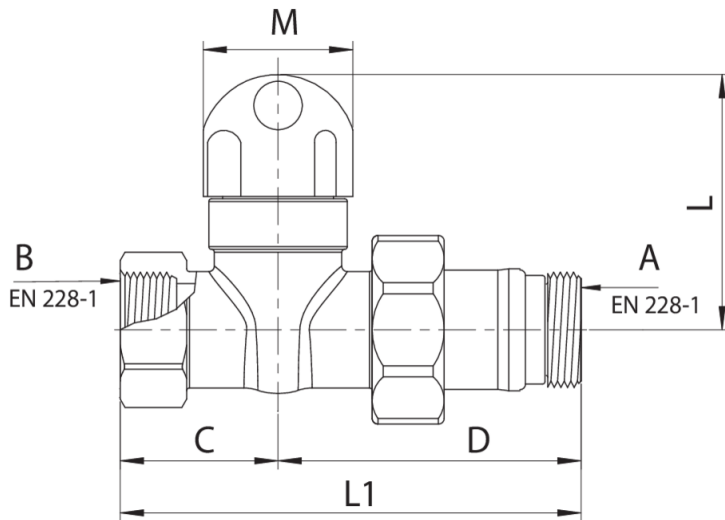

599300

Straight lockshield iron pipe connections.

Technical specifications

TRATTAMENTO - TREATMENT	A X B	BOX	MASTER BOX	CODE	C	D	L	L1	M
Nichelato - Nickel plated	3/8" x 3/8"	15	90	59930003	30	50	45	80	27
Nichelato - Nickel plated	1/2" x 1/2"	15	90	59930004	28	54	45	82	27
Nichelato - Nickel plated	3/4" x 3/4"	10	60	59930005	28	57	45	85	27