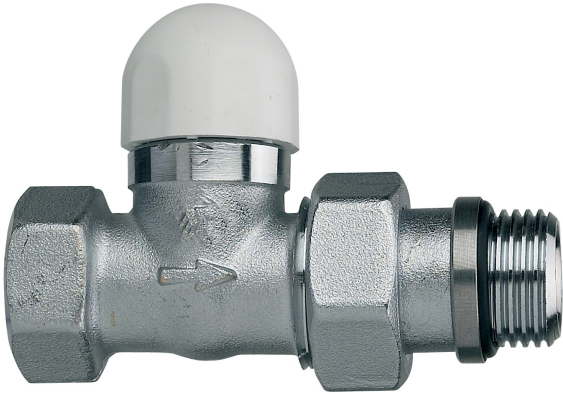

599300

Straight lockshield iron pipe connections.

Technical specifications

TRATTAMENTO - TREATMENT	A X B	BOX	MASTER BOX	CODE	C	D	L	L1	M
Nichelato - Nickel plated	3/8" x 3/8"	15	90	59930003	30	50	45	80	27
Nichelato - Nickel plated	1/2" x 1/2"	15	90	59930004	28	54	45	82	27
Nichelato - Nickel plated	3/4" x 3/4"	10	60	59930005	28	57	45	85	27