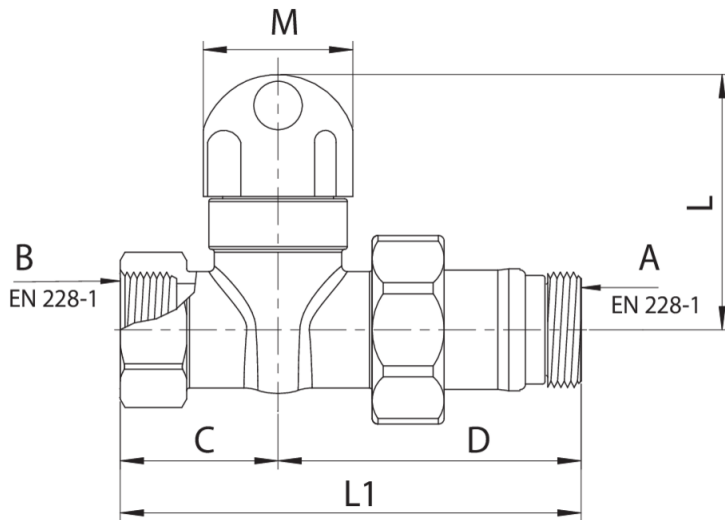

## 599300

Straight lockshield iron pipe connections.

### Technical specifications

TRATTAMENTO - TREATMENT	A X B	BOX	MASTER BOX	CODE	C	D	L	L1	M
Nichelato - Nickel plated	3/8" x 3/8"	15	90	59930003	30	50	45	80	27
Nichelato - Nickel plated	1/2" x 1/2"	15	90	59930004	28	54	45	82	27
Nichelato - Nickel plated	3/4" x 3/4"	10	60	59930005	28	57	45	85	27