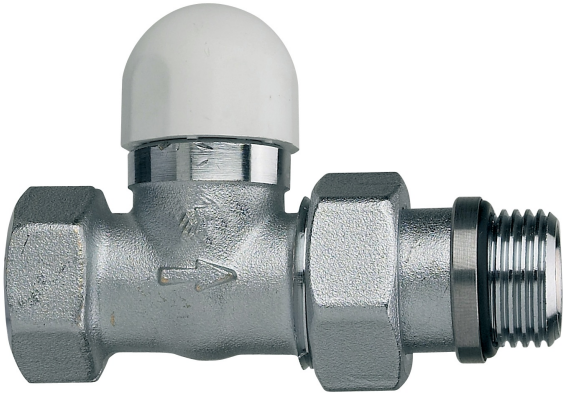

## 599300

Straight lockshield iron pipe connections.

### Technical specifications

TRATTAMENTO - TREATMENT	A X B	BOX	MASTER BOX	CODE	C	D	L	L1	M
Nichelato - Nickel plated	3/8" x 3/8"	15	90	59930003	30	50	45	80	27
Nichelato - Nickel plated	1/2" x 1/2"	15	90	59930004	28	54	45	82	27
Nichelato - Nickel plated	3/4" x 3/4"	10	60	59930005	28	57	45	85	27