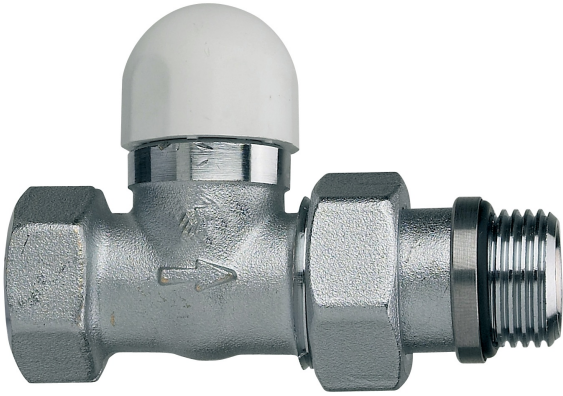

## 599300

Straight lockshield iron pipe connections.

### Technical specifications

TRATTAMENTO - TREATMENT	A X B	BOX	MASTER BOX	CODE	C	D	L	L1	M
Nichelato - Nickel plated	3/8" x 3/8"	15	90	59930003	30	50	45	80	27
Nichelato - Nickel plated	1/2" x 1/2"	15	90	59930004	28	54	45	82	27
Nichelato - Nickel plated	3/4" x 3/4"	10	60	59930005	28	57	45	85	27