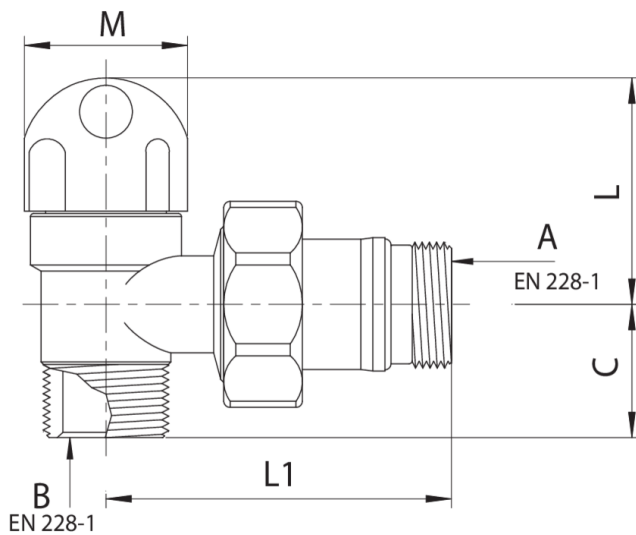

599205

Angle lockshield copper multilayer pipe connections.

Technical specifications

TRATTAMENTO - TREATMENT	A	B	BOX	MASTER BOX	CODE	C	L	L1	M
Nichelato - Nickel plated	3/8"	16 x 1/2"	15	90	5992050403	20	41	49	27
Nichelato - Nickel plated	1/2"	16 x 1/2"	15	90	5992050404	23	41	56	27