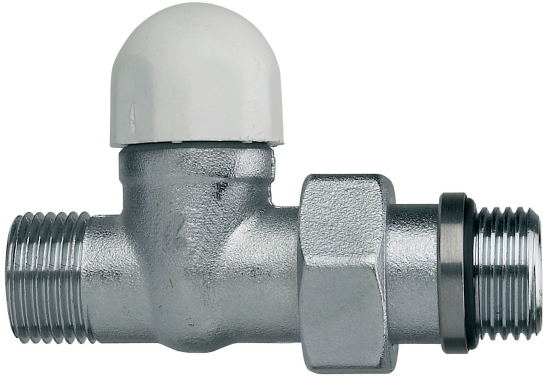

599200

Straight lockshield copper multilayer pipe connections.

Technical specifications

TRATTAMENTO - TREATMENT	A	B	BOX	MASTER BOX	CODE	C	D	L1	L	M
Nichelato - Nickel plated	3/8"	16 x 1/2"	15	90	5992000403	30	50	80	45	27
Nichelato - Nickel plated	1/2"	16 x 1/2"	15	90	5992000404	30	53	83	45	27