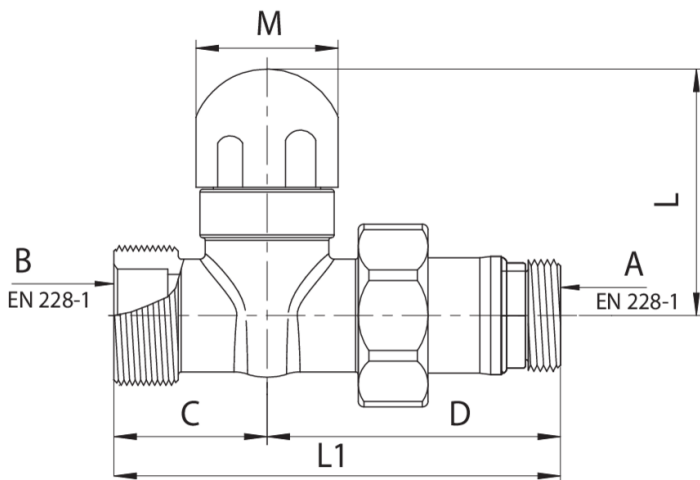

599200

Straight lockshield copper multilayer pipe connections.

Technical specifications

TRATTAMENTO - TREATMENT	A	B	BOX	MASTER BOX	CODE	C	D	L1	L	M
Nichelato - Nickel plated	3/8"	16 x 1/2"	15	90	5992000403	30	50	80	45	27
Nichelato - Nickel plated	1/2"	16 x 1/2"	15	90	5992000404	30	53	83	45	27