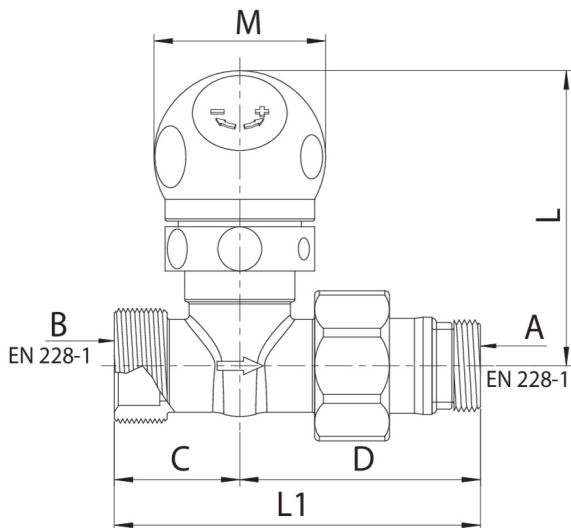

599000

Straight valve with thermostatic option copper multilayer pipe connections.

Technical specifications

| TRATTAMENTO - TREATMENT | A | B | BOX | MASTER BOX | CODE | C | D | L | L1 | M |
|---------------------------|------|-----------|-----|------------|------------|----|----|----|----|----|
| Nichelato - Nickel plated | 3/8" | 1/2" x 16 | 15 | 90 | 5990000403 | 30 | 50 | 68 | 80 | 39 |
| Nichelato - Nickel plated | 1/2" | 1/2" x 16 | 15 | 90 | 5990000404 | 30 | 53 | 68 | 83 | 39 |