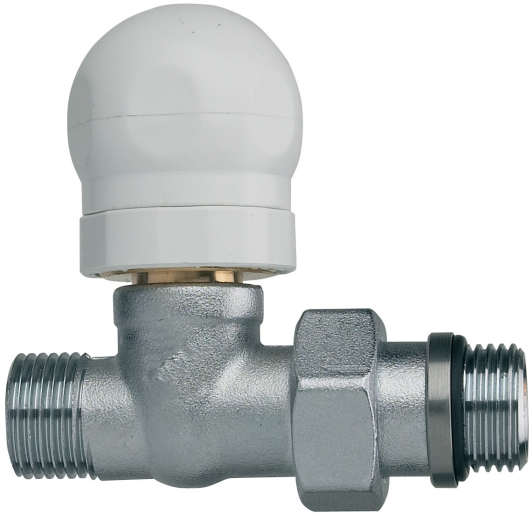

599000

Straight valve with thermostatic option copper multilayer pipe connections.

Technical specifications

| TRATTAMENTO - TREATMENT | A | B | BOX | MASTER BOX | CODE | C | D | L | L1 | M |
|---------------------------|------|-----------|-----|------------|------------|----|----|----|----|----|
| Nichelato - Nickel plated | 3/8" | 1/2" x 16 | 15 | 90 | 5990000403 | 30 | 50 | 68 | 80 | 39 |
| Nichelato - Nickel plated | 1/2" | 1/2" x 16 | 15 | 90 | 5990000404 | 30 | 53 | 68 | 83 | 39 |