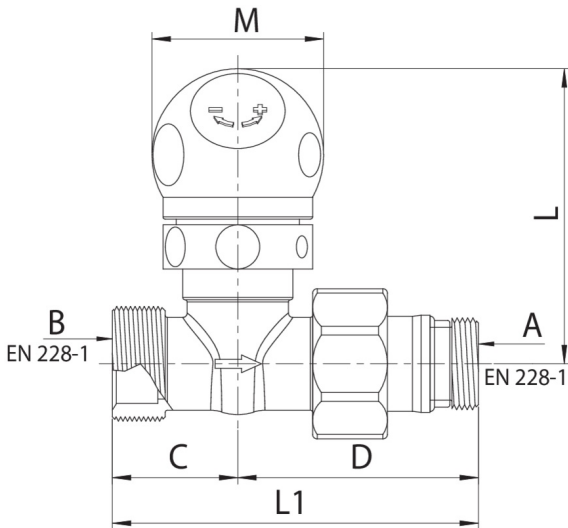

599000

Straight valve with thermostatic option copper multilayer pipe connections.

Technical specifications

| TRATTAMENTO - TREATMENT | A | B | BOX | MASTER BOX | CODE | C | D | L | L1 | M |
|---------------------------|------|-----------|-----|------------|------------|----|----|----|----|----|
| Nichelato - Nickel plated | 3/8" | 1/2" x 16 | 15 | 90 | 5990000403 | 30 | 50 | 68 | 80 | 39 |
| Nichelato - Nickel plated | 1/2" | 1/2" x 16 | 15 | 90 | 5990000404 | 30 | 53 | 68 | 83 | 39 |