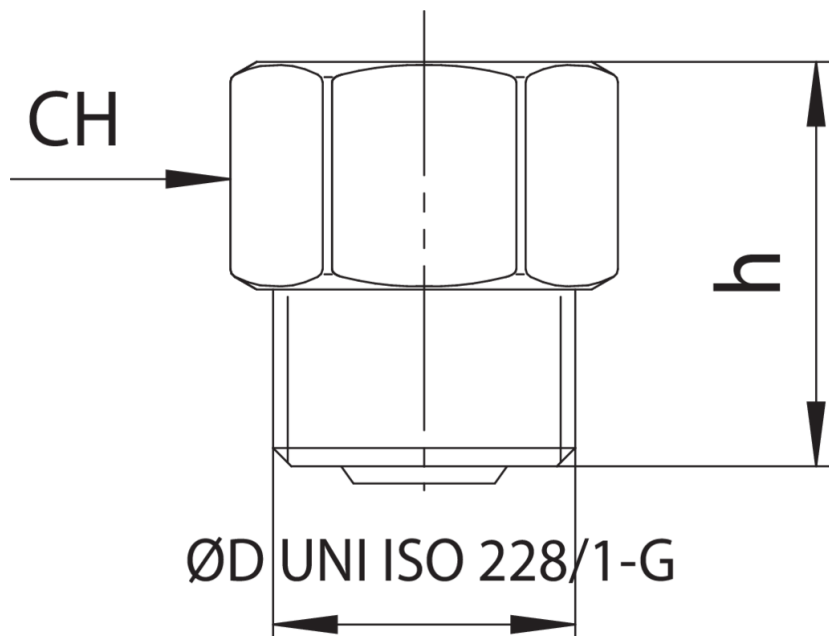

595022

Cut off cock self sealing.

Technical specifications

TRATTAMENTO - TREATMENT	MISURA - SIZE	BOX	MASTER BOX	CODE	H	CH
Nichelato - Nickel plated	3/8"	50	200	59502203	21	19
Nichelato - Nickel plated	1/2"	50	200	59502204	21	23