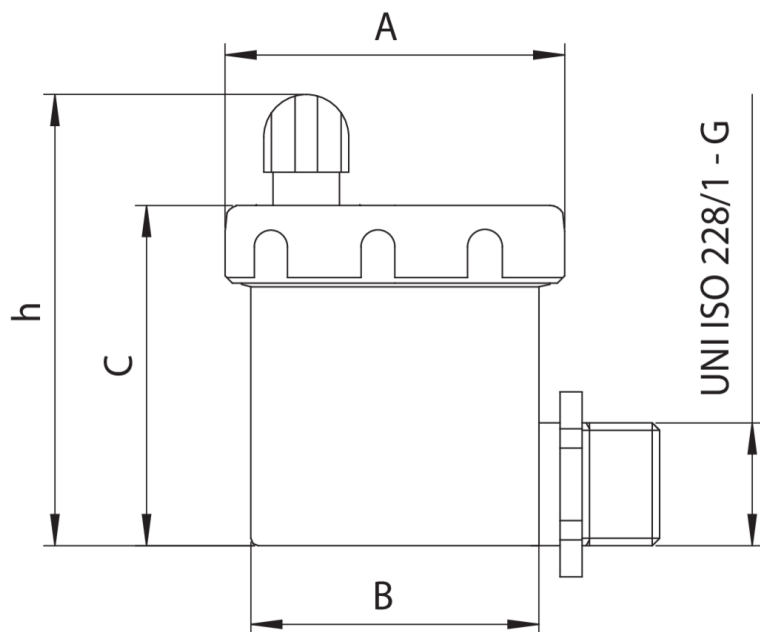

595021

Angle automatic valve for air outlet.

Technical specifications

TRATTAMENTO - TREATMENT	MISURA - SIZE	BOX	MASTER BOX	CODE	A	B	C	H
Nichelato - Nickel plated	3/8"	10	40	59502103	46	39	46	61
Nichelato - Nickel plated	1/2"	10	40	59502104	46	39	46	61