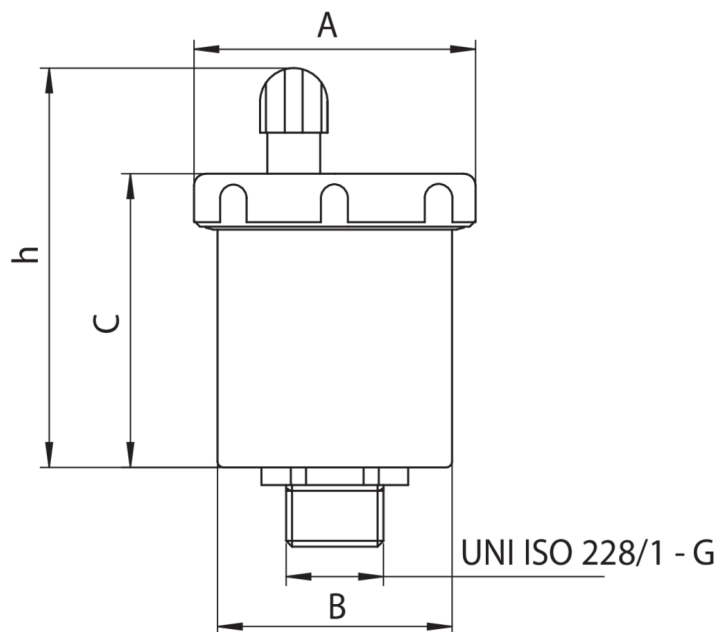

595020

Straight automatic valve for air outlet.

Technical specifications

TRATTAMENTO - TREATMENT	MISURA - SIZE	BOX	MASTER BOX	CODE	A	B	C	H
Nichelato - Nickel plated	3/8"	10	40	59502003	48	40	50	68
Nichelato - Nickel plated	1/2"	10	40	59502004	48	40	50	68