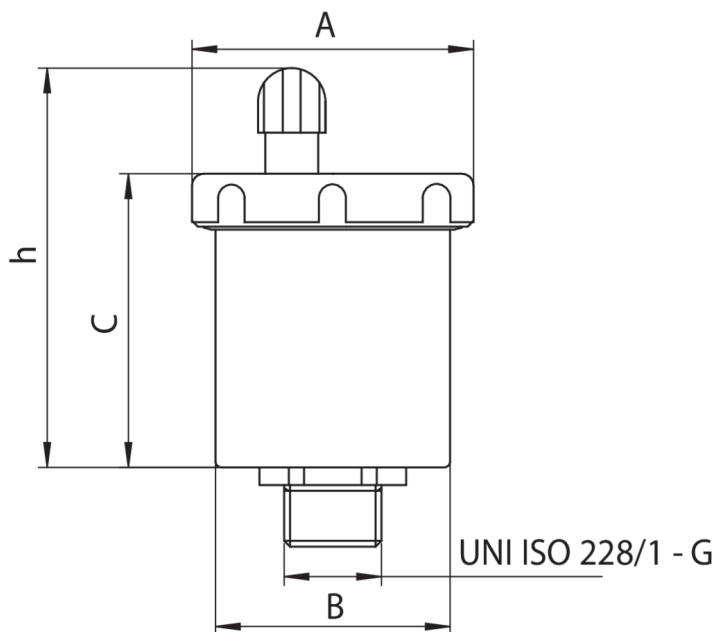

595020

Straight automatic valve for air outlet.

Technical specifications

TRATTAMENTO - TREATMENT	MISURA - SIZE	BOX	MASTER BOX	CODE	A	B	C	H
Nichelato - Nickel plated	3/8"	10	40	59502003	48	40	50	68
Nichelato - Nickel plated	1/2"	10	40	59502004	48	40	50	68