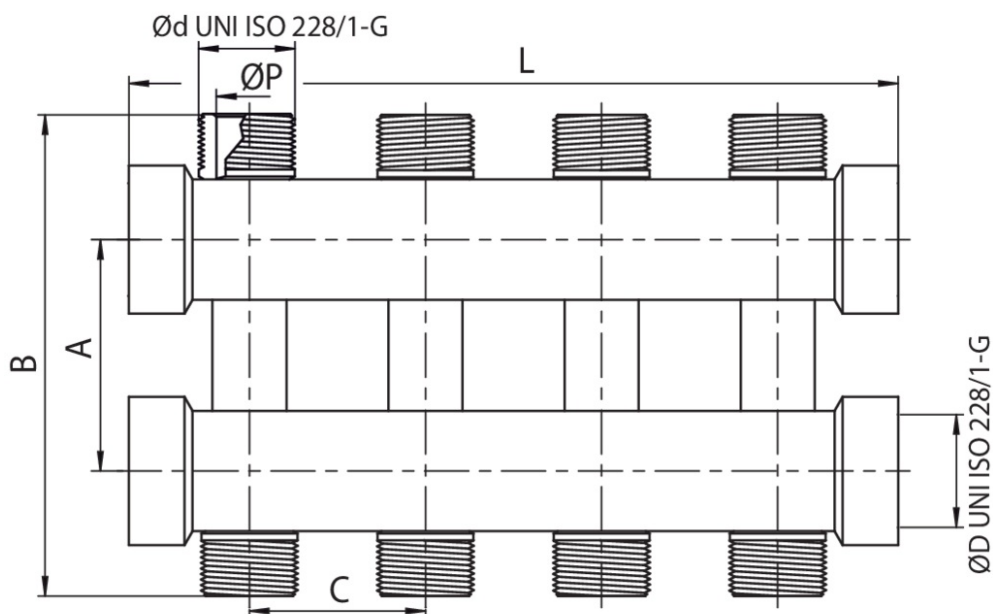

## 591100

Brass complanar compact manifold with 1/2" ways.

### Technical specifications

TRATTAMENTO - TREATMENT	ØD X ØD	N° VIE - N° WAYS	BOX	MASTER BOX	CODE	ØP	A	B	C	L
Nichelato - Nickel plated	3/4" x 1/2"	4x4	1	4	5911000504	16	50	104	38	166
Nichelato - Nickel plated	3/4" x 1/2"	6x6	-	1	5911000506	16	50	104	38	242
Nichelato - Nickel plated	3/4" x 1/2"	8x8	-	1	5911000508	16	50	104	38	318
Nichelato - Nickel plated	1" x 1/2"	6x6	-	1	5911000606	16	55	115	38	250
Nichelato - Nickel plated	1" x 1/2"	8x8	-	1	5911000608	16	55	115	38	326
Nichelato - Nickel plated	1" x 1/2"	10x10	-	1	5911000610	16	55	115	38	402