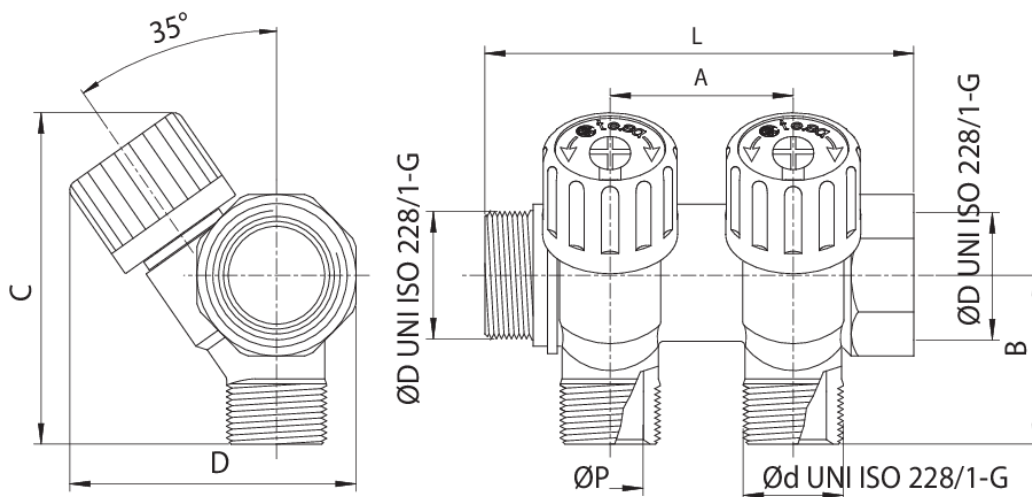

590100

Brass linear manifold with stop cocks 1/2" ways.

Technical specifications

TRATTAMENTO - TREATMENT	ØD X ØD	N° VIE - N° WAYS	BOX	MASTER BOX	CODE	ØP	A	B	C	D	L
Nichelato - Nickel plated	3/4" x 1/2"	2	6	36	5901000502	16	38	34,5	68	60	89
Nichelato - Nickel plated	3/4" x 1/2"	3	5	30	5901000503	16	38	34,5	68	60	127
Nichelato - Nickel plated	3/4" x 1/2"	4	5	20	5901000504	16	38	34,5	68	60	165