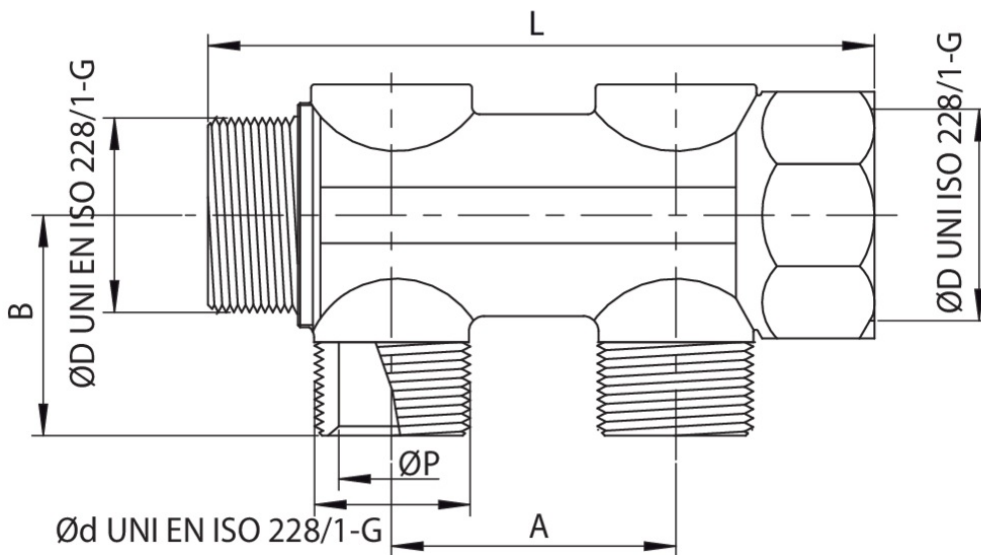

590000

Brass linear manifold with 1/2" ways.

## Technical specifications

TRATTAMENTO - TREATMENT	ØD X ØD	N° VIE - N° WAYS	BOX	MASTER BOX	CODE	ØP	A	B	L
Nichelato - Nickel plated	3/4" x 1/2"	2	20	80	5900000502	16	38	29,5	90
Nichelato - Nickel plated	3/4" x 1/2"	3	15	60	5900000503	16	38	29,5	128
Nichelato - Nickel plated	3/4" x 1/2"	4	10	40	5900000504	16	38	29,5	166
Nichelato - Nickel plated	1" x 1/2"	2	20	80	5900000602	16	38	32	90
Nichelato - Nickel plated	1" x 1/2"	3	10	40	5900000603	16	38	32	128
Nichelato - Nickel plated	1" x 1/2"	4	10	40	5900000604	16	38	32	166