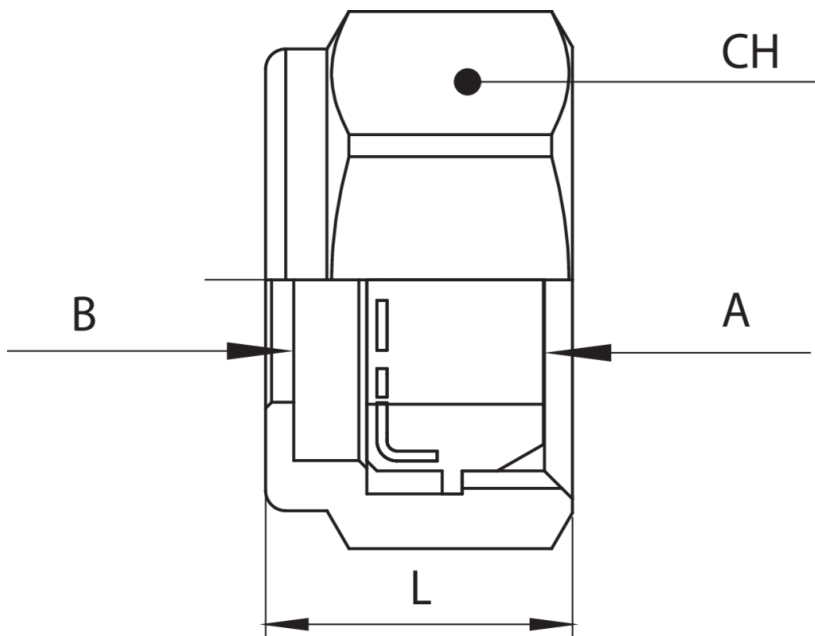

595031

Adapters for copper pipe.

Technical specifications

| TRATTAMENTO - TREATMENT | A X B | BAG | BOX | MASTER BOX | CODE | CH | L |
|---------------------------|-----------|-----|-----|------------|------------|----|------|
| Nichelato - Nickel plated | 10 x 1/2" | 10 | 100 | 600 | 5950311004 | 24 | 16,3 |
| Nichelato - Nickel plated | 12 x 1/2" | 10 | 100 | 600 | 5950311204 | 24 | 16 |
| Nichelato - Nickel plated | 14 x 1/2" | 10 | 100 | 600 | 5950311404 | 24 | 15,5 |
| Nichelato - Nickel plated | 15 x 1/2" | 10 | 100 | 600 | 5950311504 | 24 | 15,3 |
| Nichelato - Nickel plated | 16 x 1/2" | 10 | 100 | 600 | 5950311604 | 24 | 14,5 |