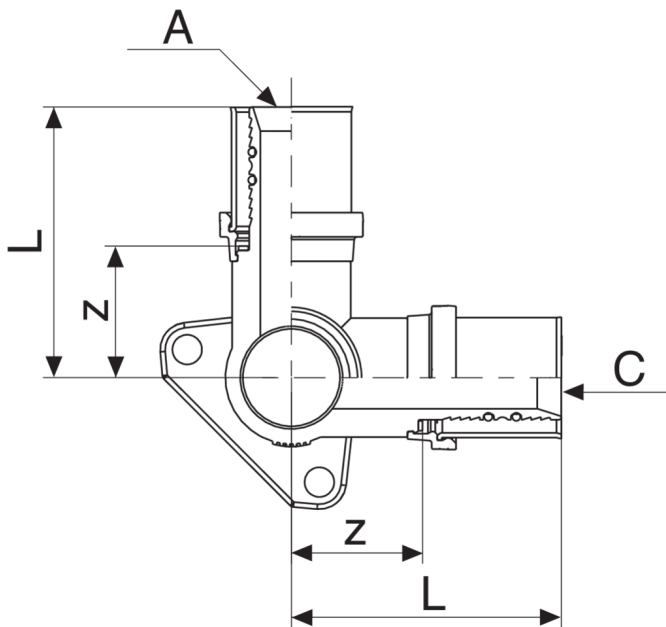

502200

PATENTED

Female thread elbow with double diversion.

Technical specifications

A X B X C	SP	BAG	BOX	MASTER BOX	CODE	I	L	L1	L2	Z
16 x 1/2" x 16	2	5	15	60	502200160416	15	50	53	15	24,5
18 x 1/2" x 18	2	5	15	60	502200180418	15	50	53	15	24,5
20 x 1/2" x 20	2	5	15	60	502200200420	15	50	53	15	24,5