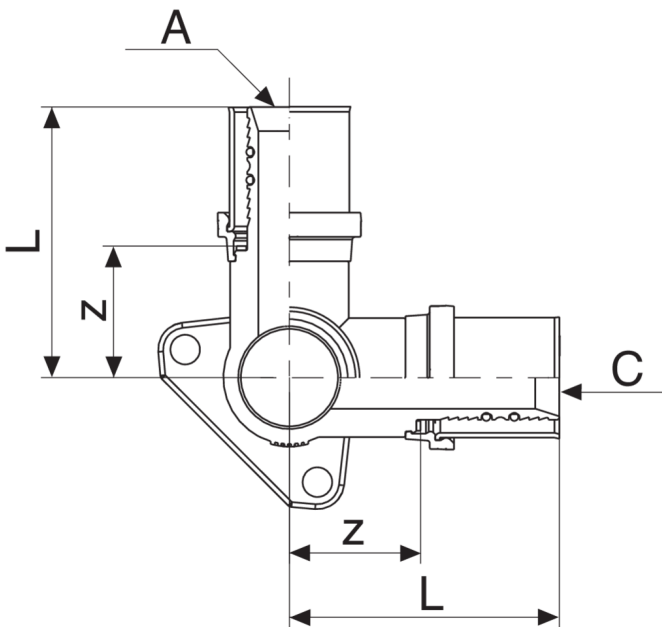

502200

PATENTED

Female thread elbow with double diversion.

Technical specifications

A X B X C	SP	BAG	BOX	MASTER BOX	CODE	I	L	L1	L2	Z
16 x 1/2" x 16	2	5	15	60	502200160416	15	50	53	15	24,5
18 x 1/2" x 18	2	5	15	60	502200180418	15	50	53	15	24,5
20 x 1/2" x 20	2	5	15	60	502200200420	15	50	53	15	24,5