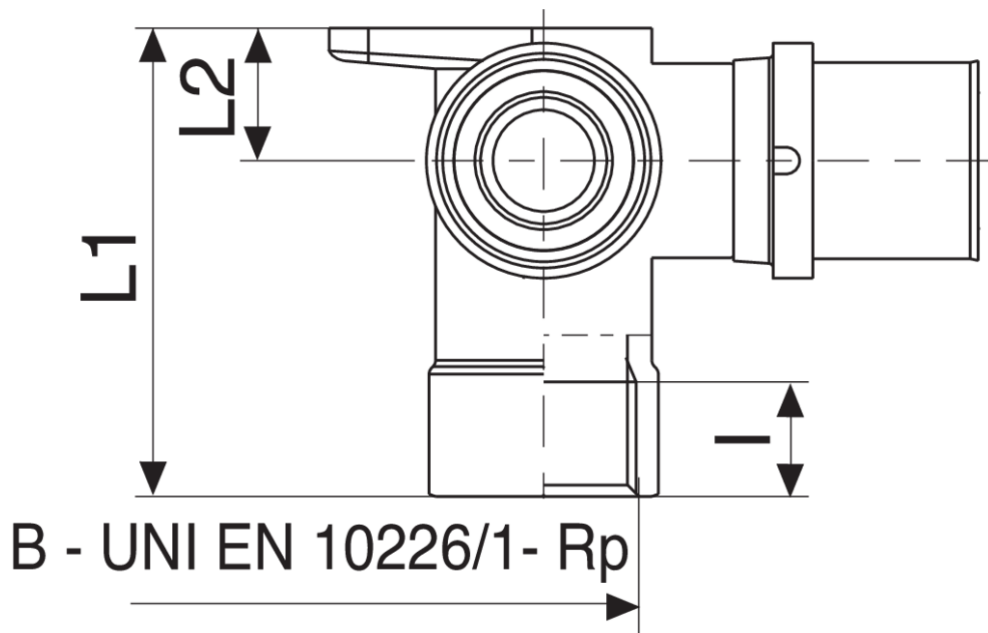

502200

PATENTED

Female thread elbow with double diversion.

Technical specifications

A X B X C	SP	BAG	BOX	MASTER BOX	CODE	I	L	L1	L2	Z
16 x 1/2" x 16	2	5	15	60	502200160416	15	50	53	15	24,5
18 x 1/2" x 18	2	5	15	60	502200180418	15	50	53	15	24,5
20 x 1/2" x 20	2	5	15	60	502200200420	15	50	53	15	24,5