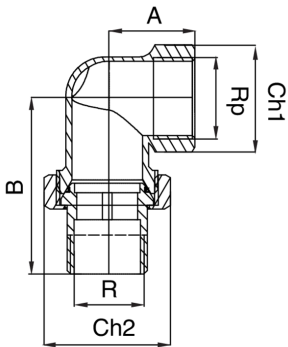

RB3098

Male/female thread 3-piece conical seat elbow.

Technical specifications

| RP/R | BAG | MASTER BOX | CODE | A | B | CH1 | CH2 |
|--------|-----|------------|-----------------|----|-----|-----|-----|
| 1/4" | 10 | 200 | RB3098A14A14000 | 23 | 46 | 21 | 27 |
| 3/8" | 10 | 100 | RB3098A38A38000 | 23 | 46 | 21 | 27 |
| 1/2" | 10 | 80 | RB3098A12A12000 | 25 | 53 | 26 | 30 |
| 3/4" | 10 | 70 | RB3098A34A34000 | 26 | 60 | 31 | 37 |
| 1" | 5 | 30 | RB3098B01B01000 | 33 | 68 | 37 | 46 |
| 1 1/4" | 1 | 15 | RB3098B14B14000 | 40 | 80 | 48 | 52 |
| 1 1/2" | 1 | 20 | RB3098B12B12000 | 40 | 93 | 55 | 64 |
| 2" | 1 | 10 | RB3098C02000000 | 55 | 105 | 70 | 82 |