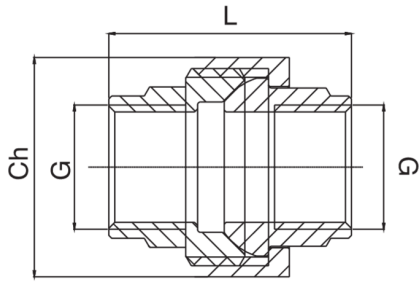

RB3340

Female thread 3-piece conical seat joint.

Technical specifications

G	BAG	MASTER BOX	CODE	CH	L
1/4"	5	150	RB3340A14A14000	27	37
3/8"	10	100	RB3340A38A38000	30	37
1/2"	5	80	RB3340A12A12000	37	41
3/4"	5	50	RB3340A34A34000	46	46
1"	5	60	RB3340B01B01000	52	51
1 1/4"	1	80	RB3340B14B14000	64	59
1 1/2"	1	12	RB3340B12B12000	73	63
2"	1	8	RB3340C02C02000	89	75