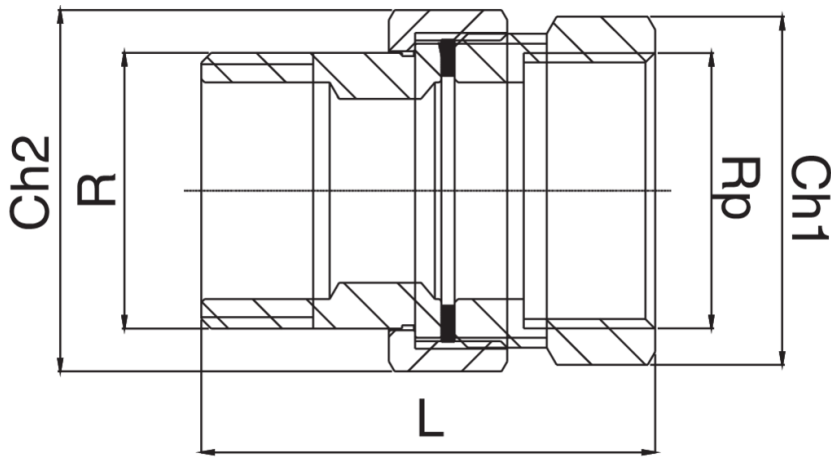

RB3331

Male/female thread 3-piece flat seat joint.

Technical specifications

R/RP	BAG	MASTER BOX	CODE	CH1	CH2	L
3/8"	5	150	RB3331A38A38000	24	27	44
1/2"	5	100	RB3331A12A12000	27	30	47,5
3/4"	5	50	RB3331A34A34000	34	37	53,5
1"	5	40	RB3331B01B01000	42	46	61,5
1 1/4"	1	20	RB3331B14B14000	50	52	69,5
1 1/2"	1	15	RB3331B12B12000	56	64	88
2"	1	8	RB3331C02C02000	70	82	96