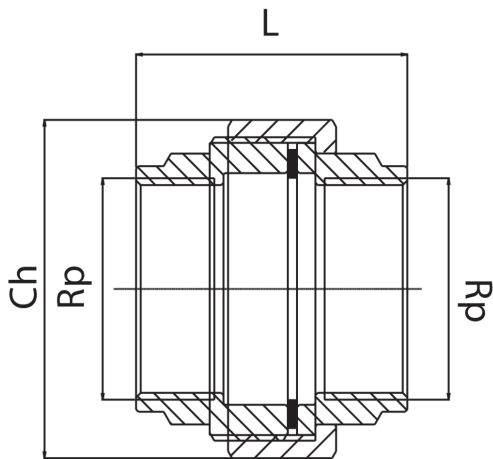

## RB3330

Female thread 3-piece flat seat joint + gasket.

### Technical specifications

RP	BAG	MASTER BOX	CODE	CH	L
1/4"	5	200	RB3330A14A14000	27	38
3/8"	5	80	RB3330A38A38000	30	38
1/2"	5	80	RB3330A12A12000	37	42
3/4"	5	80	RB3330A34A34000	46	46
1"	5	40	RB3330B01B01000	52	50
1 1/4"	1	45	RB3330B14B14000	64	59
1 1/2"	1	12	RB3330B12B12000	73	60
2"	1	10	RB3330C02C02000	89	72