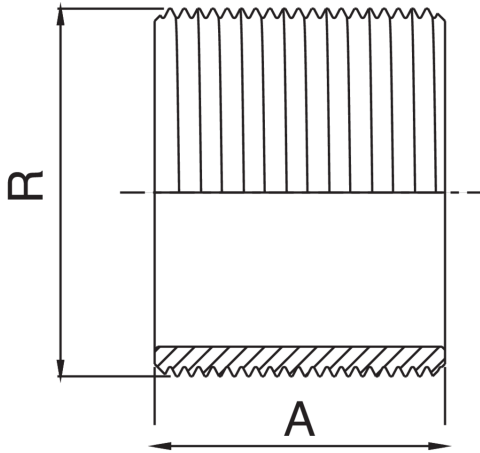

RB3531

Male thread screw.

Technical specifications

R	BAG	MASTER BOX	CODE	A
1/2"	10	150	RB3531A12000000	22
3/4"	10	200	RB3531A34000000	26
1"	10	100	RB3531B01000000	33
1*1/4	10	100	RB3531B14000000	37
1*1/2	5	50	RB3531B12000000	42
2"	5	30	RB3531C02000000	47