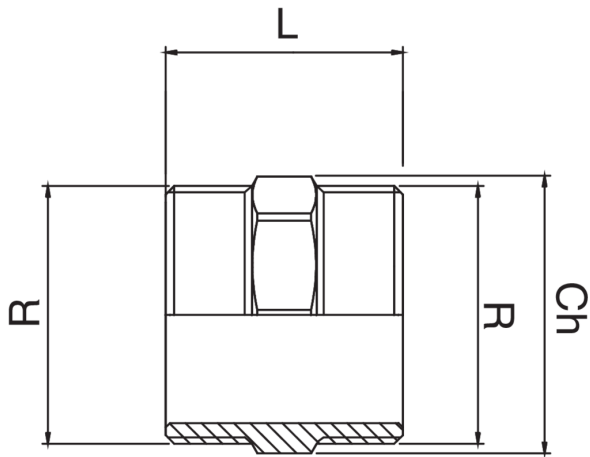

RB3280

Male thread coupling.

Technical specifications

R	BAG	MASTER BOX	CODE	CH	L
1/4"	10	250	RB3280A14A14000	17	25
3/8"	10	500	RB3280A38A38000	17	26
1/2"	10	250	RB3280A12A12000	21	30
3/4"	10	100	RB3280A34A34000	27	33
1"	10	100	RB3280B01B01000	34	40
1 1/4"	5	50	RB3280B14B14000	42	45
1 1/2"	5	40	RB3280B12B12000	48	47
2"	5	25	RB3280C02C02000	60	55
2 1/2"	1	8	RB3280C12C12000	90	65
3"	1	15	RB3280D03D03000	95	75