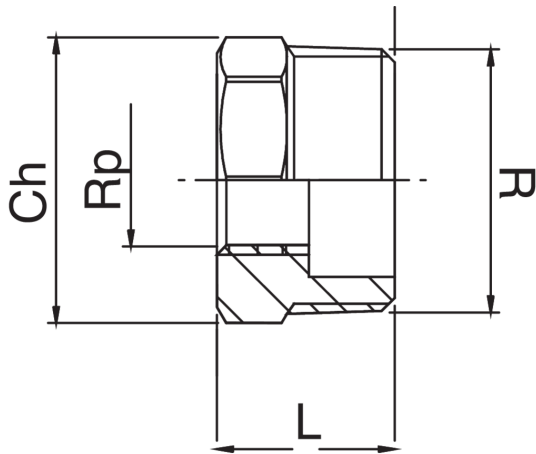

RB3241

Male/female thread reducer.

Technical specifications

R X RP	BAG	MASTER BOX	CODE	CH	L
3/8" x 1/4"	10	200	RB3241A38A14000	17	16
1/2" x 1/4"	10	400	RB3241A12A14000	21	18
1/2" x 3/8"	10	400	RB3241A12A38000	21	18
3/4" x 3/8"	10	200	RB3241A34A38000	27	21
3/4" x 1/2"	10	200	RB3241A34A12000	27	21
1" x 3/8"	10	100	RB3241B01A38000	34	25
1" x 1/2"	10	150	RB3241B01A12000	34	25
1" x 3/4"	10	150	RB3241B01A34000	34	25
1"1/4 x 3/4"	5	70	RB3241B14A34000	42	28
1"1/4 x 1"	5	60	RB3241B14B01000	42	28
1"1/2 x 3/4"	5	50	RB3241B12A34000	48	30
1"1/2 x 1"	5	50	RB3241B12B01000	48	30
1"1/2 x 1"1/4	5	70	RB3241B12B14000	48	30
2" x 1"1/4	5	30	RB3241C02B14000	60	37
2" x 1"1/2	5	20	RB3241C02B12000	60	37
2"1/2 x 2"	1	100	RB3241C12C02000	76	41