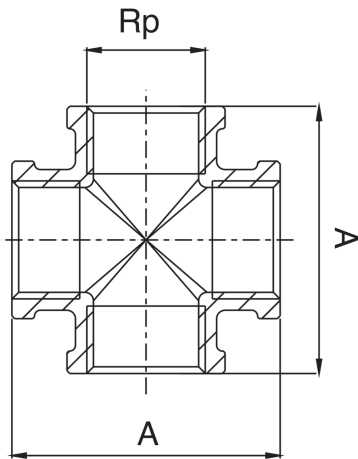

RB3516

Female thread cross.

Technical specifications

RP	BAG	MASTER BOX	CODE	A
3/8"	10	100	RB3516A38A38A38	43
1/2"	10	100	RB3516A12A12A12	48

Applications