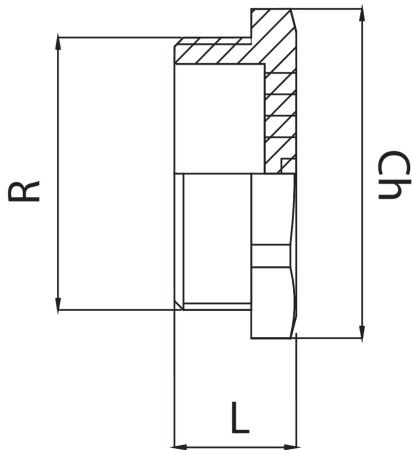

## RB3290

Male thread plug.

### Technical specifications

R	BAG	MASTER BOX	CODE	CH	L
1/4"	10	400	RB3290A14A14000	15	13
3/8"	10	200	RB3290A38A38000	19	14,5
1/2"	10	250	RB3290A12A12000	24	16
3/4"	10	150	RB3290A34A34000	30	18,5
1"	10	30	RB3290B01B01000	37	21
1*1/4	5	60	RB3290B14B14000	46	23,5
1*1/2	5	50	RB3290B12B12000	52	25,5
2"	1	40	RB3290C02C02000	65	26