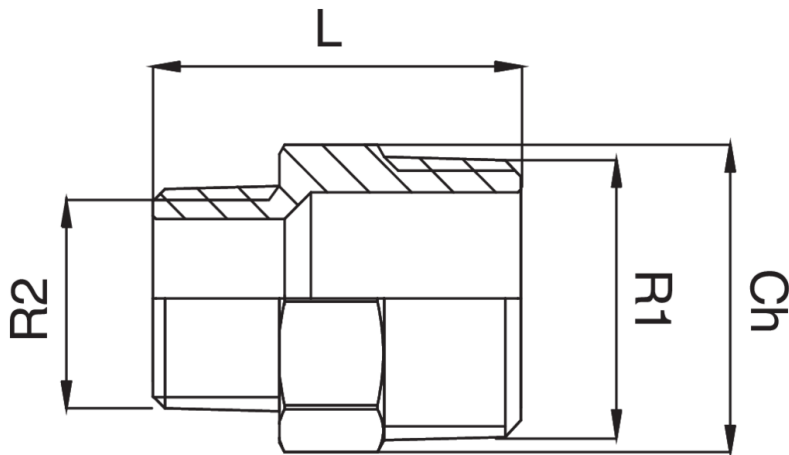

## RB3245

Male thread reducer.

### Technical specifications

R1 X R2	BAG	MASTER BOX	CODE	CH	L
1/2" x 3/8"	10	300	RB3245A12A38000	21	28
3/4" x 1/2"	10	150	RB3245A34A12000	27	33
1" x 1/2"	10	100	RB3245B01A12000	34	37
1" x 3/4"	10	100	RB3245B01A34000	34	38
1 1/4" x 3/4"	1	40	RB3245B14A34000	42	41
1 1/4" x 1"	5	40	RB3245B14B01000	42	43
1 1/2" x 1"	5	40	RB3245B12B01000	48	45
1 1/2" x 1 1/4"	5	40	RB3245B12B14000	48	47
2" x 1 1/2"	5	20	RB3245C02B12000	60	55