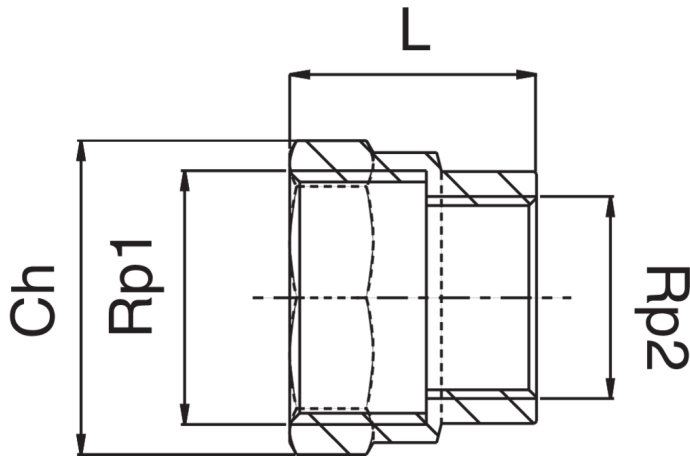

RB3240

Female thread reducer.

Technical specifications

RP1 X RP2	BAG	MASTER BOX	CODE	CH	L
3/8" x 1/4"	10	300	RB3240A38A14000	21	21
1/2" x 1/4"	10	200	RB3240A12A14000	25	23
1/2" x 3/8"	10	250	RB3240A12A38000	25	23
3/4" x 3/8"	10	150	RB3240A34A38000	31	24
3/4" x 1/2"	10	150	RB3240A34A12000	31	26
1" x 1/2"	10	100	RB3240B01A12000	38	28
1" x 3/4"	10	100	RB3240B01A34000	38	29
1" 1/4 x 3/4"	5	40	RB3240B14A34000	48	29
1" 1/4 x 1"	5	50	RB3240B14B01000	48	32
1" 1/2 x 3/4"	5	50	RB3240B12A34000	55	32
1" 1/2 x 1"	5	50	RB3240B12B01000	55	35
1" 1/2 x 1" 1/4	5	40	RB3240B12B14000	55	37
2" x 1" 1/4	1	20	RB3240C02B14000	68	39
2" x 1" 1/2	1	20	RB3240C02B12000	68	40
2" 1/2 x 2"	1	100	RB3240C12C02000	84	60