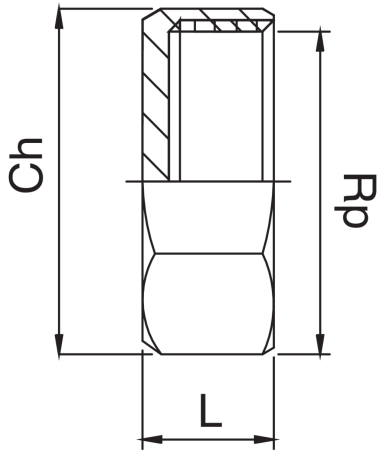

RB3301

Female thread plug.

Technical specifications

RP	BAG	MASTER BOX	CODE	CH	L
3/8"	10	300	RB3301A38000000	21	13
1/2"	10	80	RB3301A12000000	25	16
3/4"	10	80	RB3301A34000000	31	18
1"	10	150	RB3301B01000000	38	21
1 1/4"	5	80	RB3301B14000000	48	23
1 1/2"	5	80	RB3301B12000000	55	23
2"	5	40	RB3301C02000000	66	24