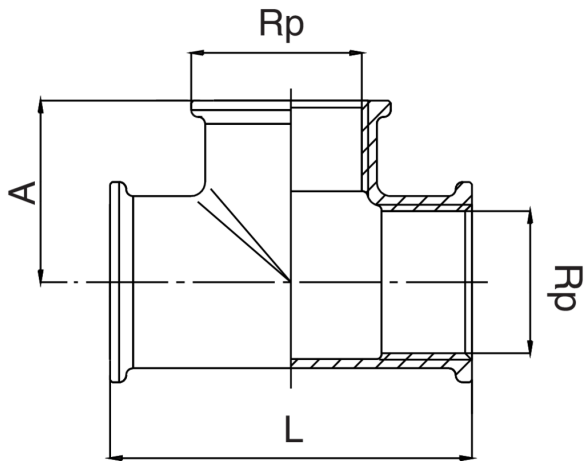

RB3130

Female thread tee.

Technical specifications

RP	BAG	MASTER BOX	CODE	A	L
1/4"	10	200	RB3130A14A14A14	20	40
3/8"	10	100	RB3130A38A38A38	20	40
1/2"	10	80	RB3130A12A12A12	23	46
3/4"	5	40	RB3130A34A34A34	30	60
1"	5	25	RB3130B01B01B01	36	72
1 1/4"	5	20	RB3130B14B14B14	45	90
1 1/2"	1	10	RB3130B12B12B12	49	98
2"	1	8	RB3130C02C02C02	57	114