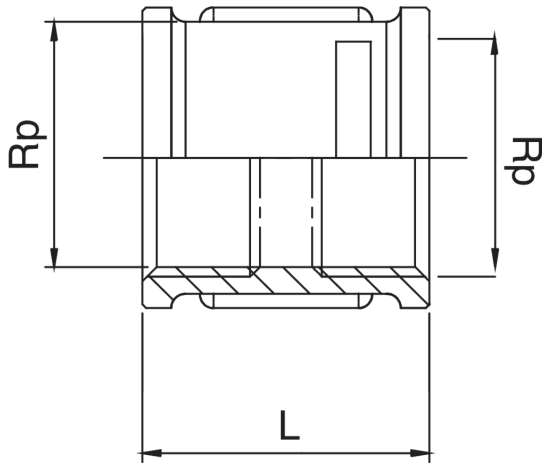

RB3270

Female thread coupling.

Technical specifications

RP	BAG	MASTER BOX	CODE	L
3/8"	10	250	RB3270A38A38000	26
1/2"	10	150	RB3270A12A12000	28
3/4"	10	100	RB3270A34A34000	31
1"	5	50	RB3270B01B01000	44
1 1/4"	5	40	RB3270B14B14000	42
1 1/2"	5	30	RB3270B12B12000	49
2"	5	20	RB3270C02C02000	58