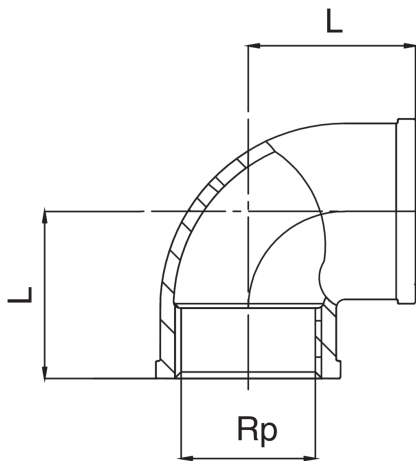

RB3090

Female thread 90° elbow.

Technical specifications

RP	BAG	MASTER BOX	CODE	L
1/4"	10	150	RB3090A14A14000	20
3/8"	10	250	RB3090A38A38000	20
1/2"	10	100	RB3090A12A12000	23
3/4"	5	50	RB3090A34A34000	30
1"	5	40	RB3090B01B01000	36
1 1/4"	5	25	RB3090B14B14000	45
1 1/2"	5	20	RB3090B12B12000	49
2"	1	10	RB3090C02C02000	57