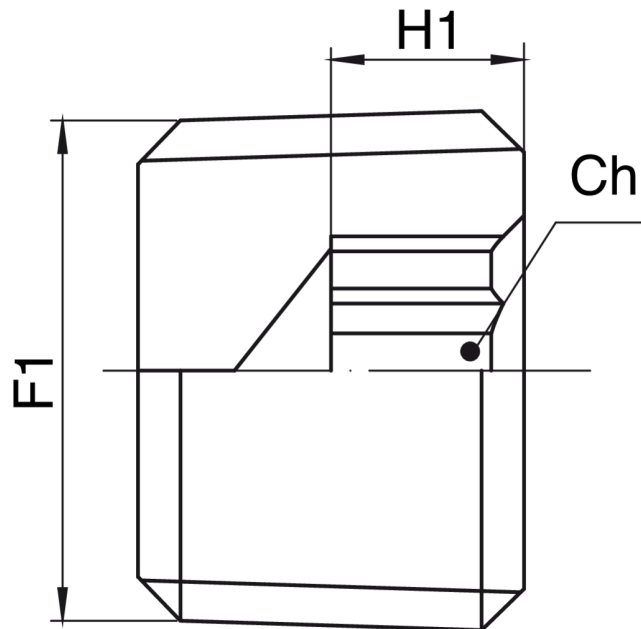

R 263

Taper Plug.

Technical specifications

SIZE	BOX	MASTER BOX	CODE	H1	CH	L
1/8	1500	9000	R 263 18	4	5	8
1/4	300	1800	R 263 14	5	6	10
1/2	200	1200	R 263 12	8	10	12

Applications

DRINKING
WATER

GAS