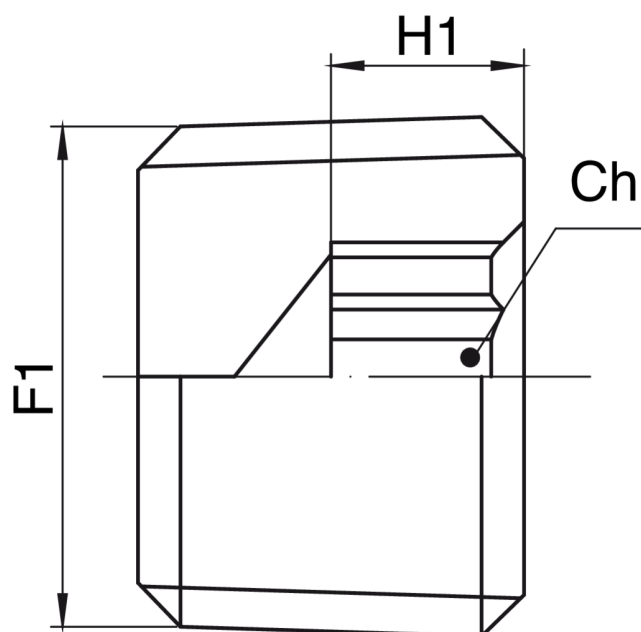

R 263

Taper Plug.

Technical specifications

SIZE	BOX	MASTER BOX	CODE	H1	CH	L
1/8	1500	9000	R 263 18	4	5	8
1/4	300	1800	R 263 14	5	6	10
1/2	200	1200	R 263 12	8	10	12

Applications

DRINKING
WATER

GAS