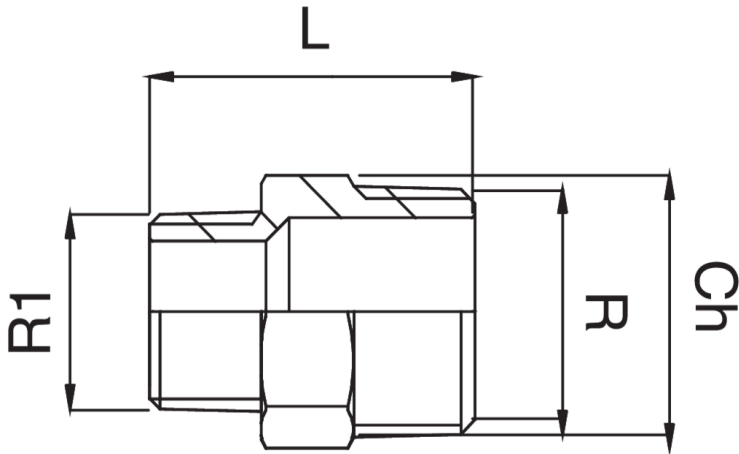

KR5521

Male thread reducing nipple.

Technical specifications

R X R1	BAG	MASTER BOX	CODE	CH	L
1/2" x 3/8"	10	300	KR5521A12A38000	21	25,5
3/4" x 1/2"	10	150	KR5521A34A12000	27	31
1" x 1/2"	10	150	KR5521B01A12000	34	32,5
1" x 3/4"	10	100	KR5521B01A34000	34	34