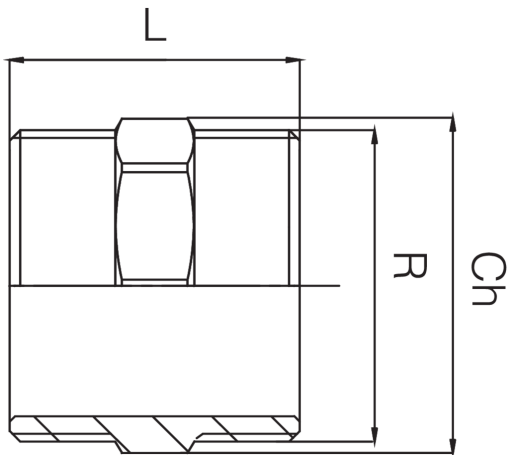

KR5520

Male thread coupling.

Technical specifications

R	BAG	MASTER BOX	CODE	L	CH
3/8"	10	400	KR5520A38A38000	26	17
1/2"	10	250	KR5520A12A12000	28	21
3/4"	10	150	KR5520A34A34000	31	27
1"	10	100	KR5520B01B01000	40	34