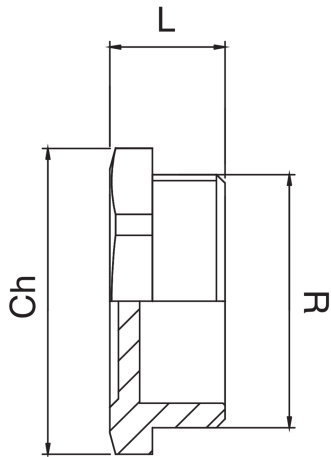

KR5505

Male thread plug.

Technical specifications

R	BAG	MASTER BOX	CODE	L	CH
3/8"	10	500	KR5505A38000000	14	19
1/2"	10	400	KR5505A12000000	14	24
3/4"	10	250	KR5505A34000000	16	30
1"	10	150	KR5505B01000000	17	37