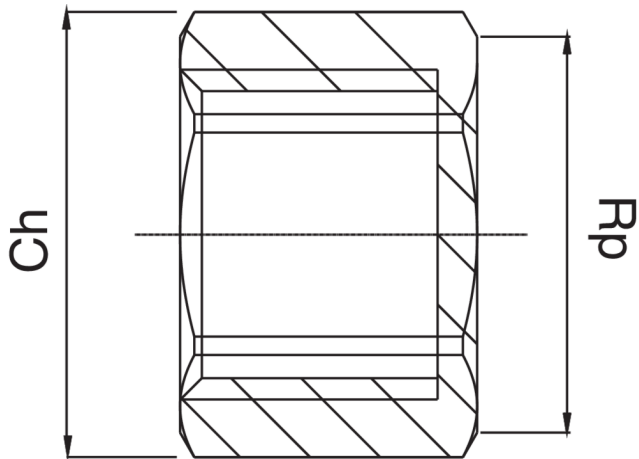

KR5301

Female thread plug.

Technical specifications

RP	BAG	MASTER BOX	CODE	CH
3/8"	10	300	KR5301A38000000	20
1/2"	10	300	KR5301A12000000	24
3/4"	10	200	KR5301A34000000	30
1"	10	150	KR5301B01000000	37

Applications