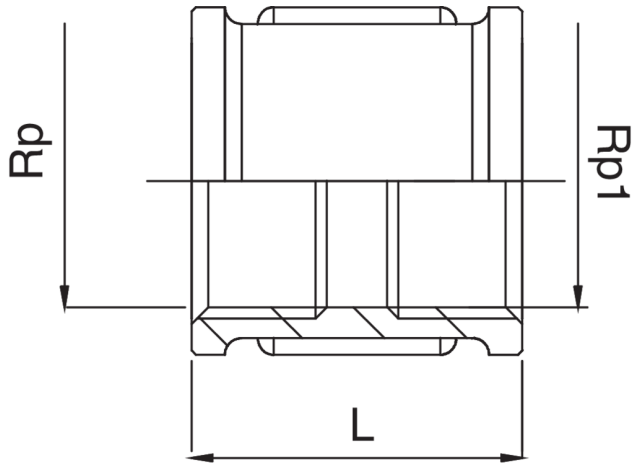

KR5270

Female thread coupling.

Technical specifications

| RP X RP1 | BAG | MASTER BOX | CODE | L |
|-------------|-----|------------|-----------------|----|
| 3/8" x 3/8" | 10 | 300 | KR5270A38A38000 | 25 |
| 1/2" x 1/2" | 10 | 150 | KR5270A12A12000 | 35 |
| 3/4" x 3/4" | 10 | 100 | KR5270A34A34000 | 37 |
| 1" x 1" | 10 | 50 | KR5270B01B01000 | 49 |