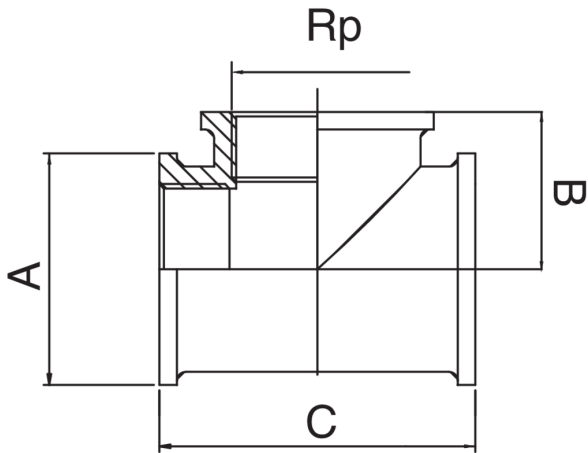

KR5005

Female thread tee.

Technical specifications

RP	BAG	MASTER BOX	CODE	A	B	C
3/8"	10	100	KR5005A38A38A38	23	21	42
1/2"	5	100	KR5005A12A12A12	28	25	50
3/4"	10	50	KR5005A34A34A34	35	27	54
1"	5	30	KR5005B01B01B01	42	31	62