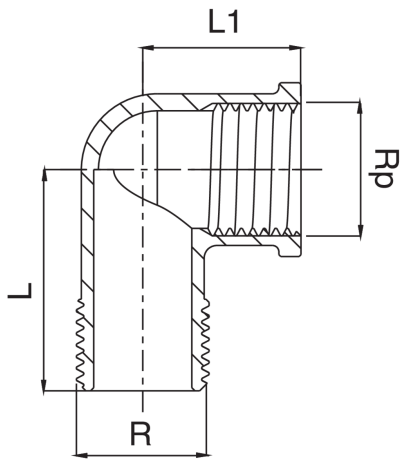

## KR5092

Female/male thread elbow.

### Technical specifications

RP X R	BAG	MASTER BOX	CODE	L	L1
3/8" x 3/8"	10	150	KR5092A38A38000	29	21
1/2" x 1/2"	10	100	KR5092A12A12000	35	25
3/4" x 3/4"	10	70	KR5092A34A34000	40	27
1" x 1"	5	40	KR5092B01B01000	48	32