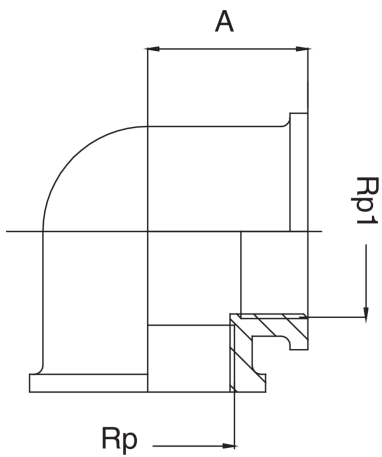

## KR5090

Female thread elbow.

### Technical specifications

RP X RP1	BAG	MASTER BOX	CODE	A
3/8" x 3/8"	10	150	KR5090A38A38000	21
1/2" x 1/2"	10	100	KR5090A12A12000	25
3/4" x 3/4"	10	70	KR5090A34A34000	27
1" x 1"	5	40	KR5090B01B01000	21